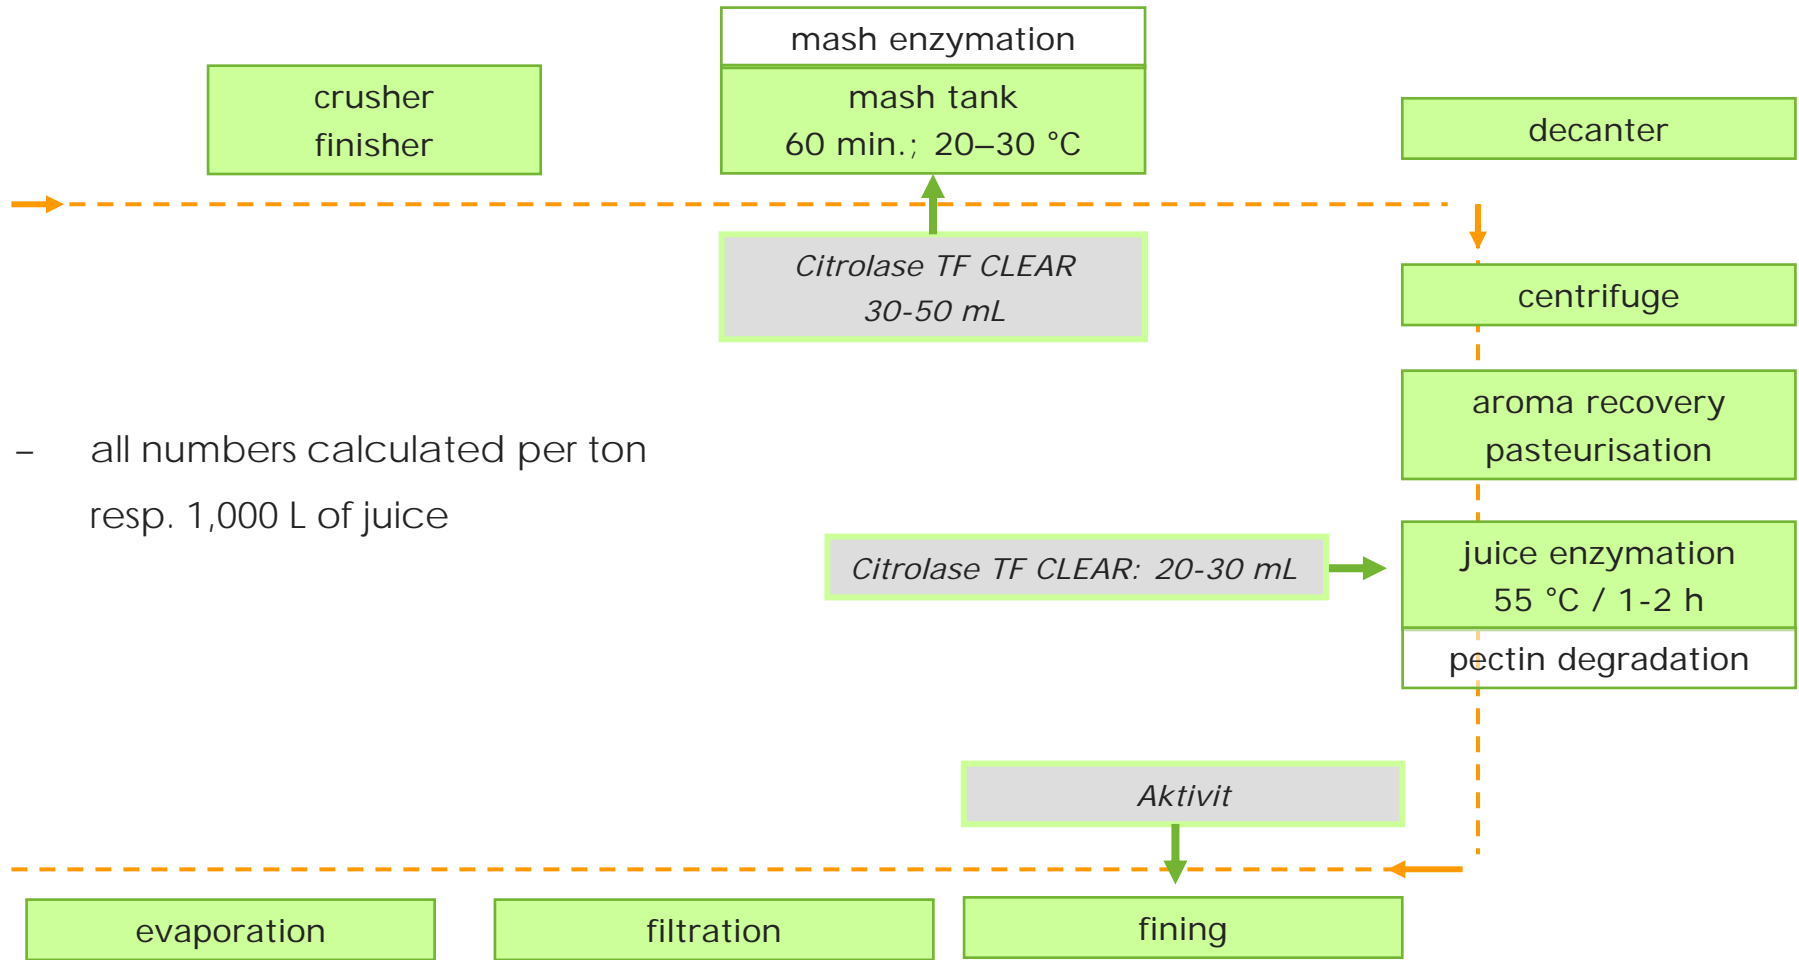

global
innovativ

clear pineapple juice concentrate

– all numbers calculated per ton
resp. 1,000 L of juice

clear pineapple juice concentrate