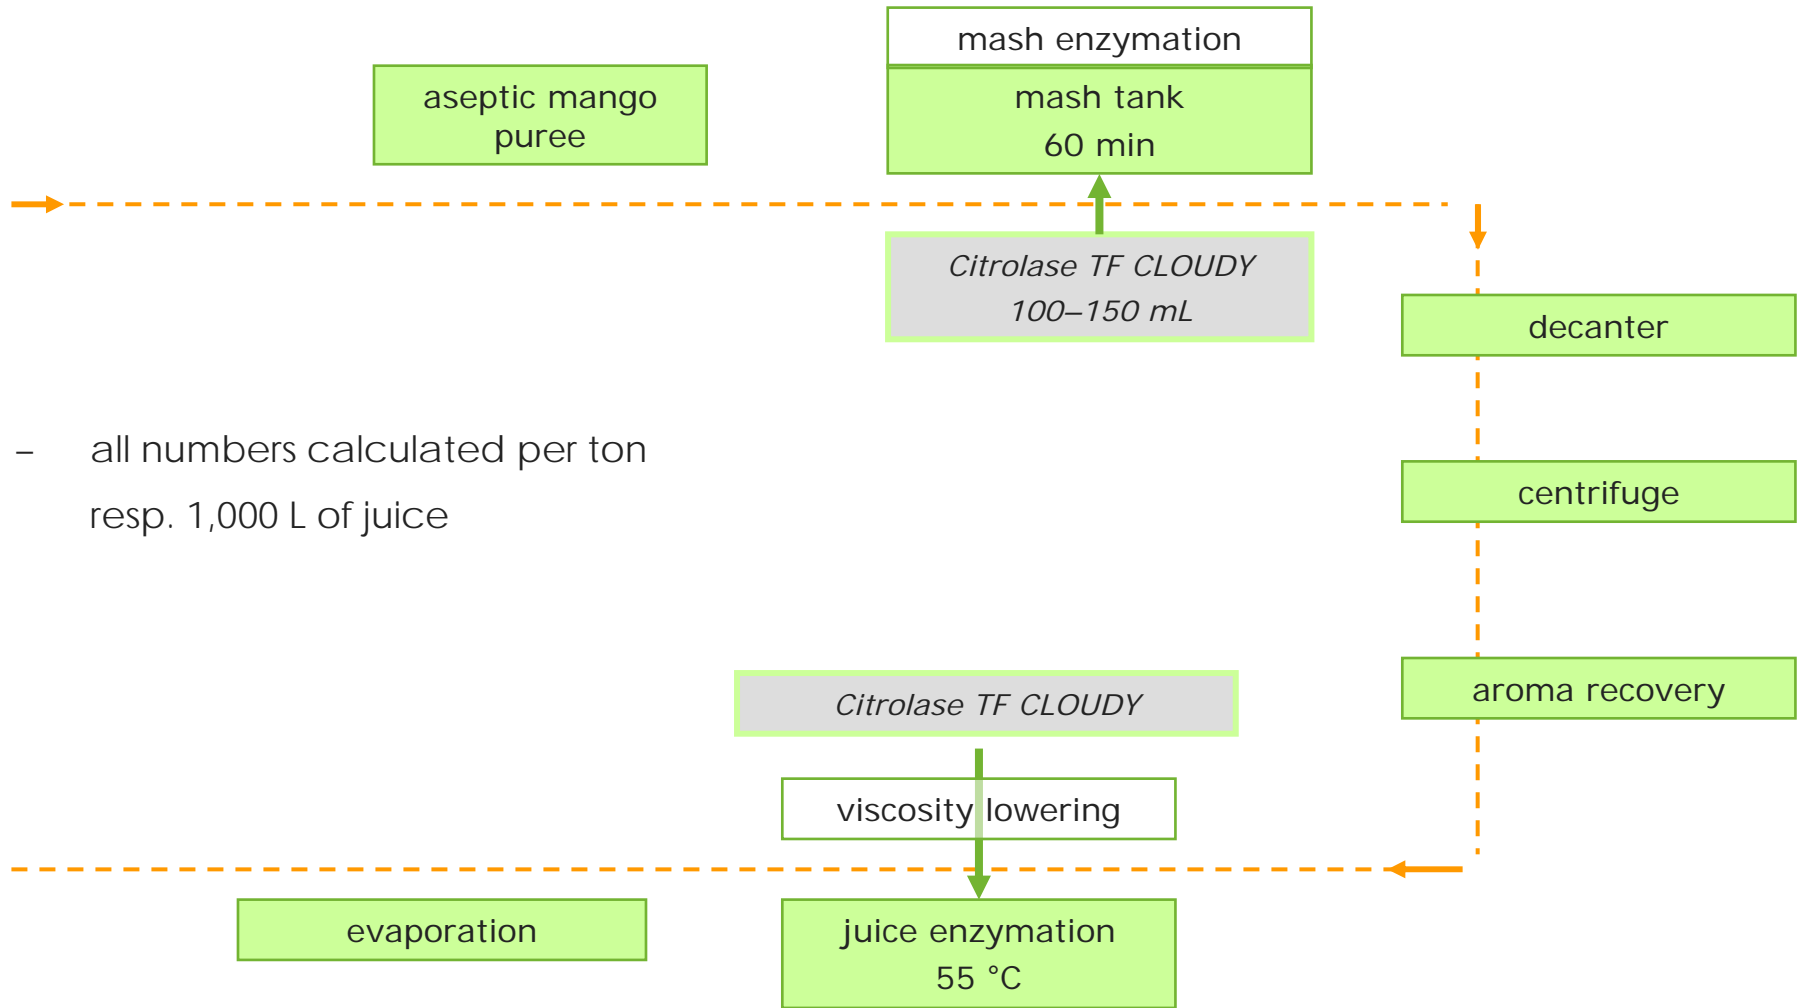

global
innovativ

cloudy mango juice concentrate

- all numbers calculated per ton
resp. 1,000 L of juice

cloudy mango juice concentrate