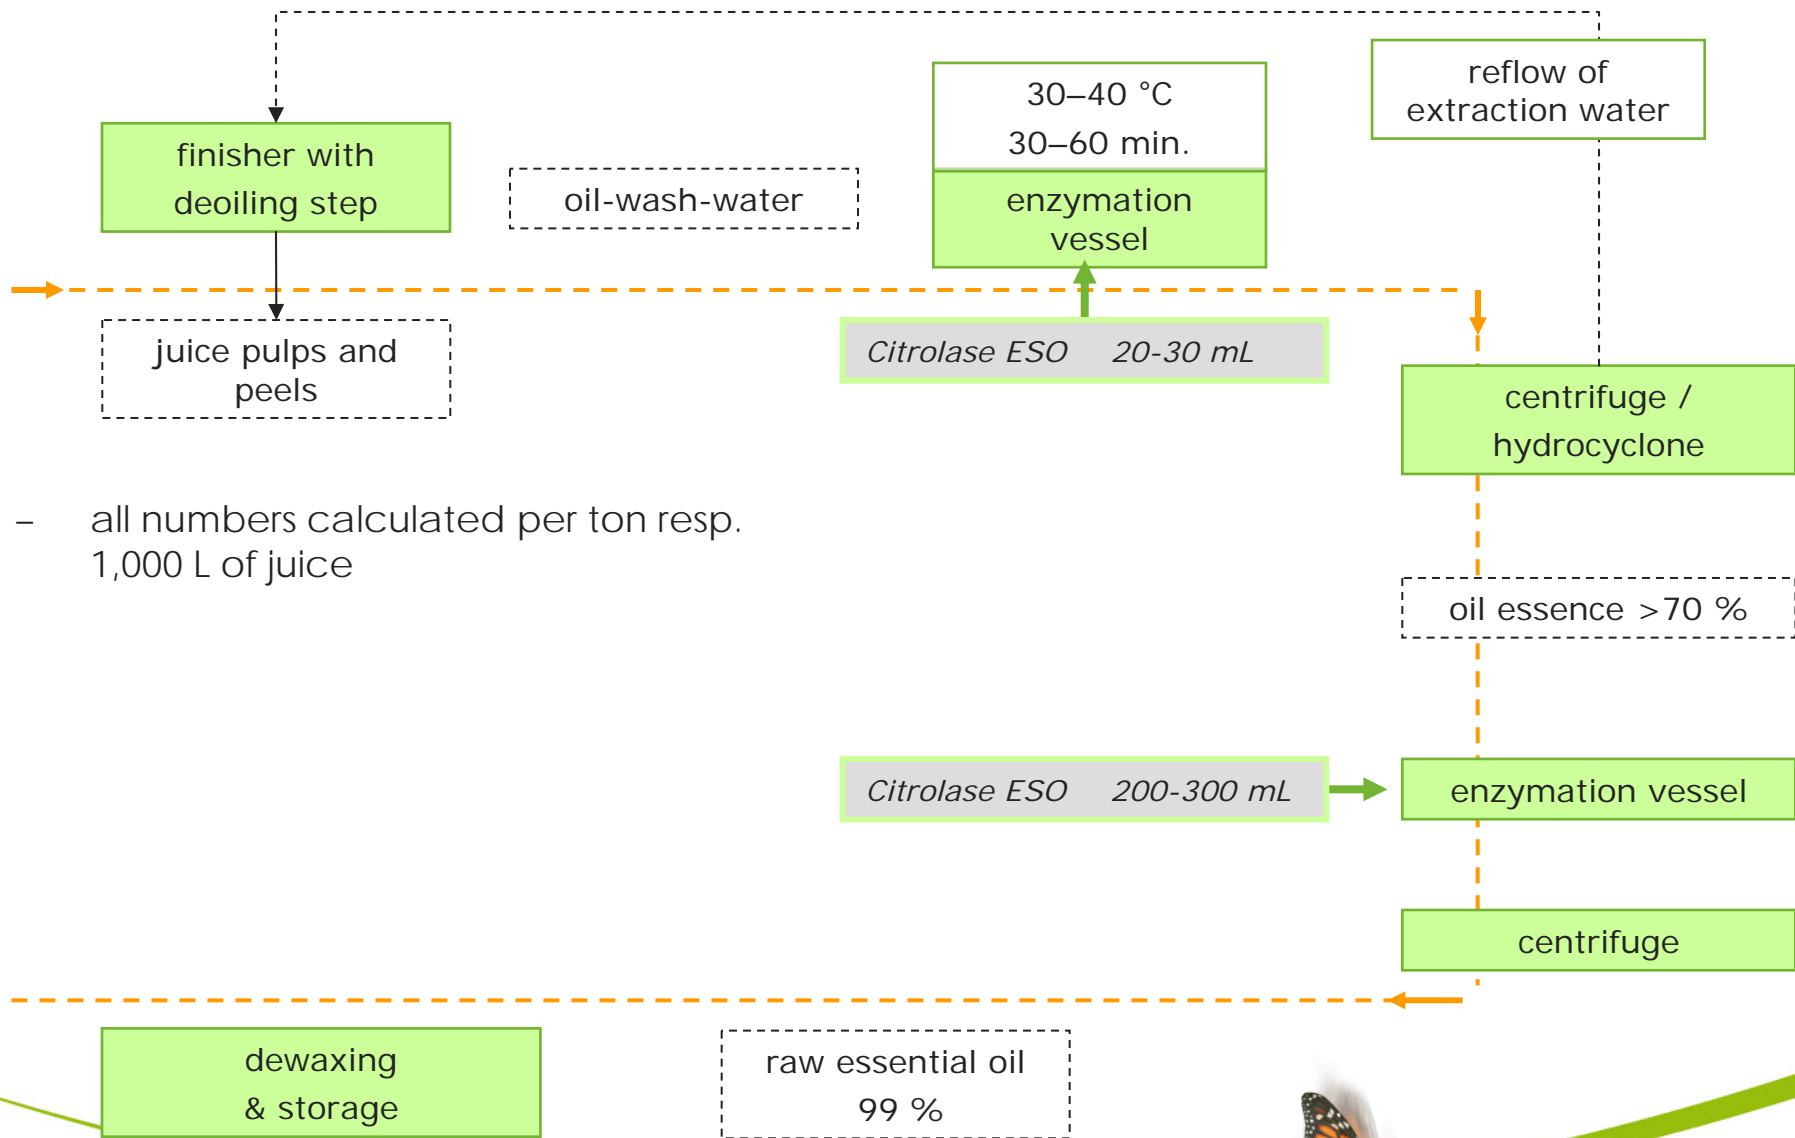

global  
innovativ

natural  
citrus fruit processing

essential lemon oil yielding

- all numbers calculated per ton resp.  
1,000 L of juice

# lemon essential oil recovery