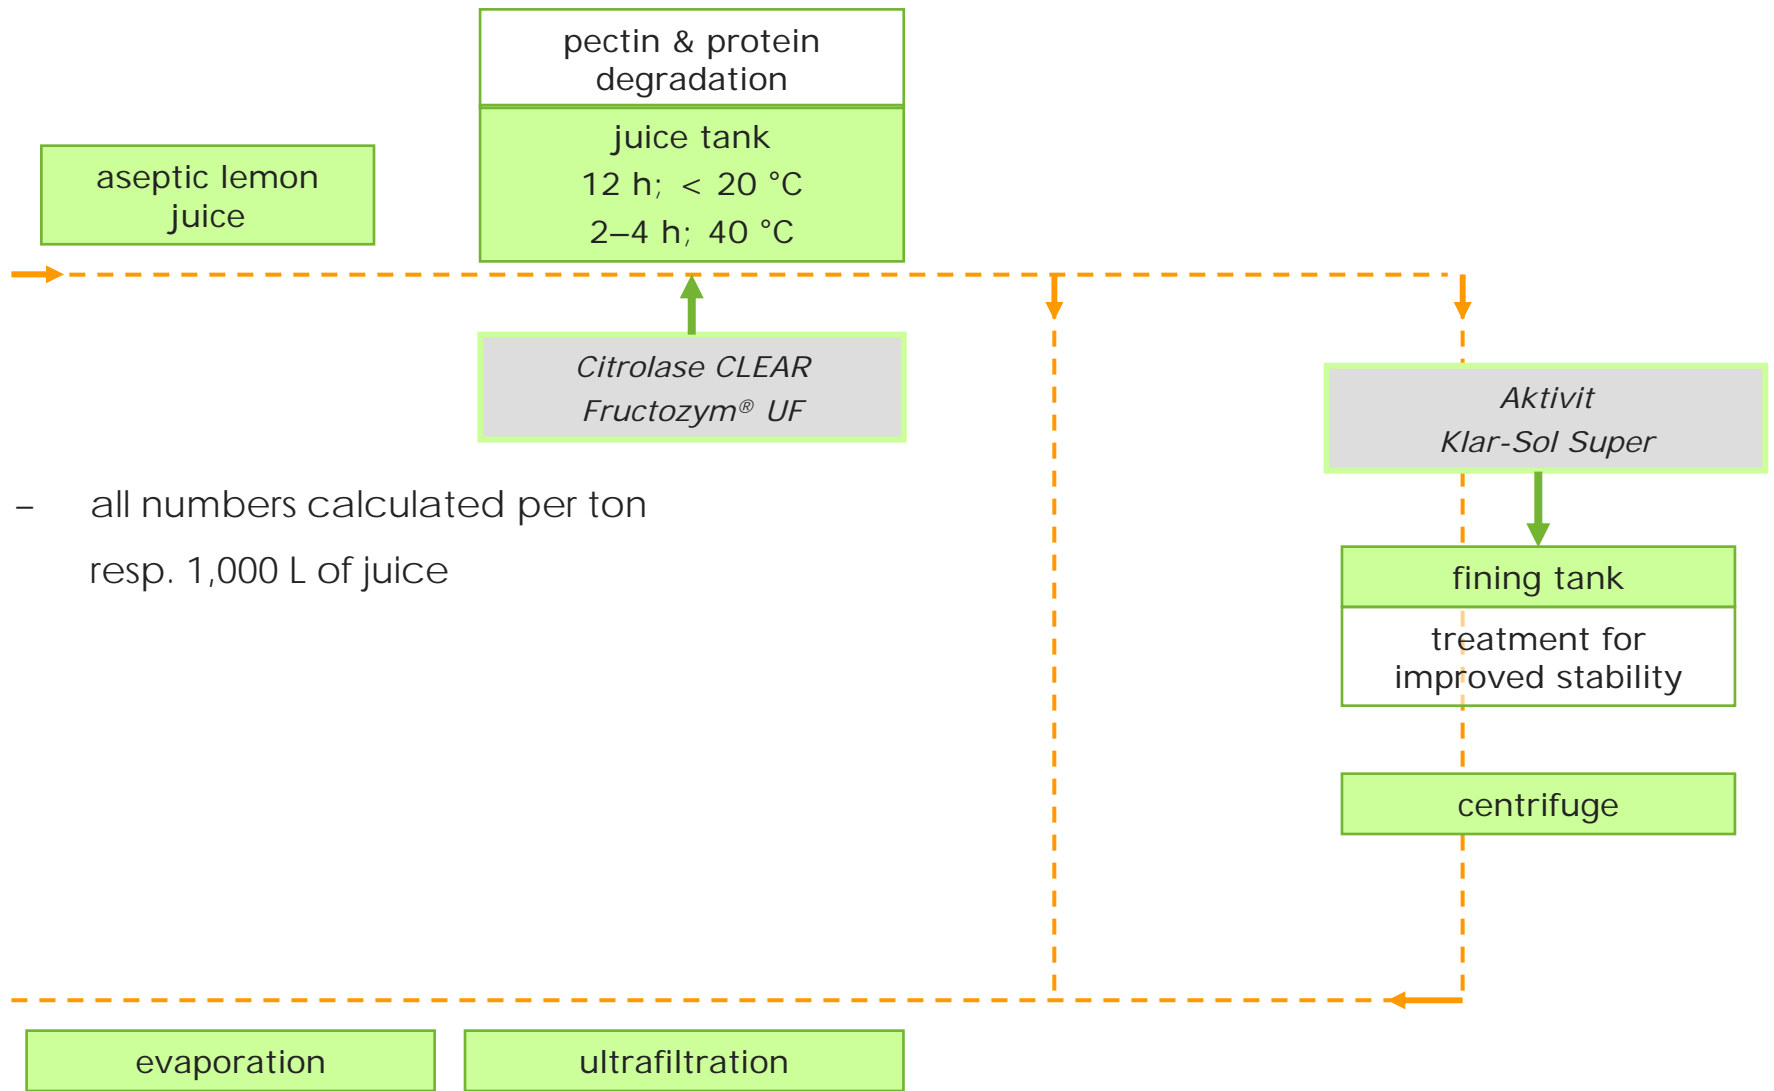

global
innovativ

clear lemon juice concentrate

- all numbers calculated per ton resp. 1,000 L of juice

clear lemon juice concentrate