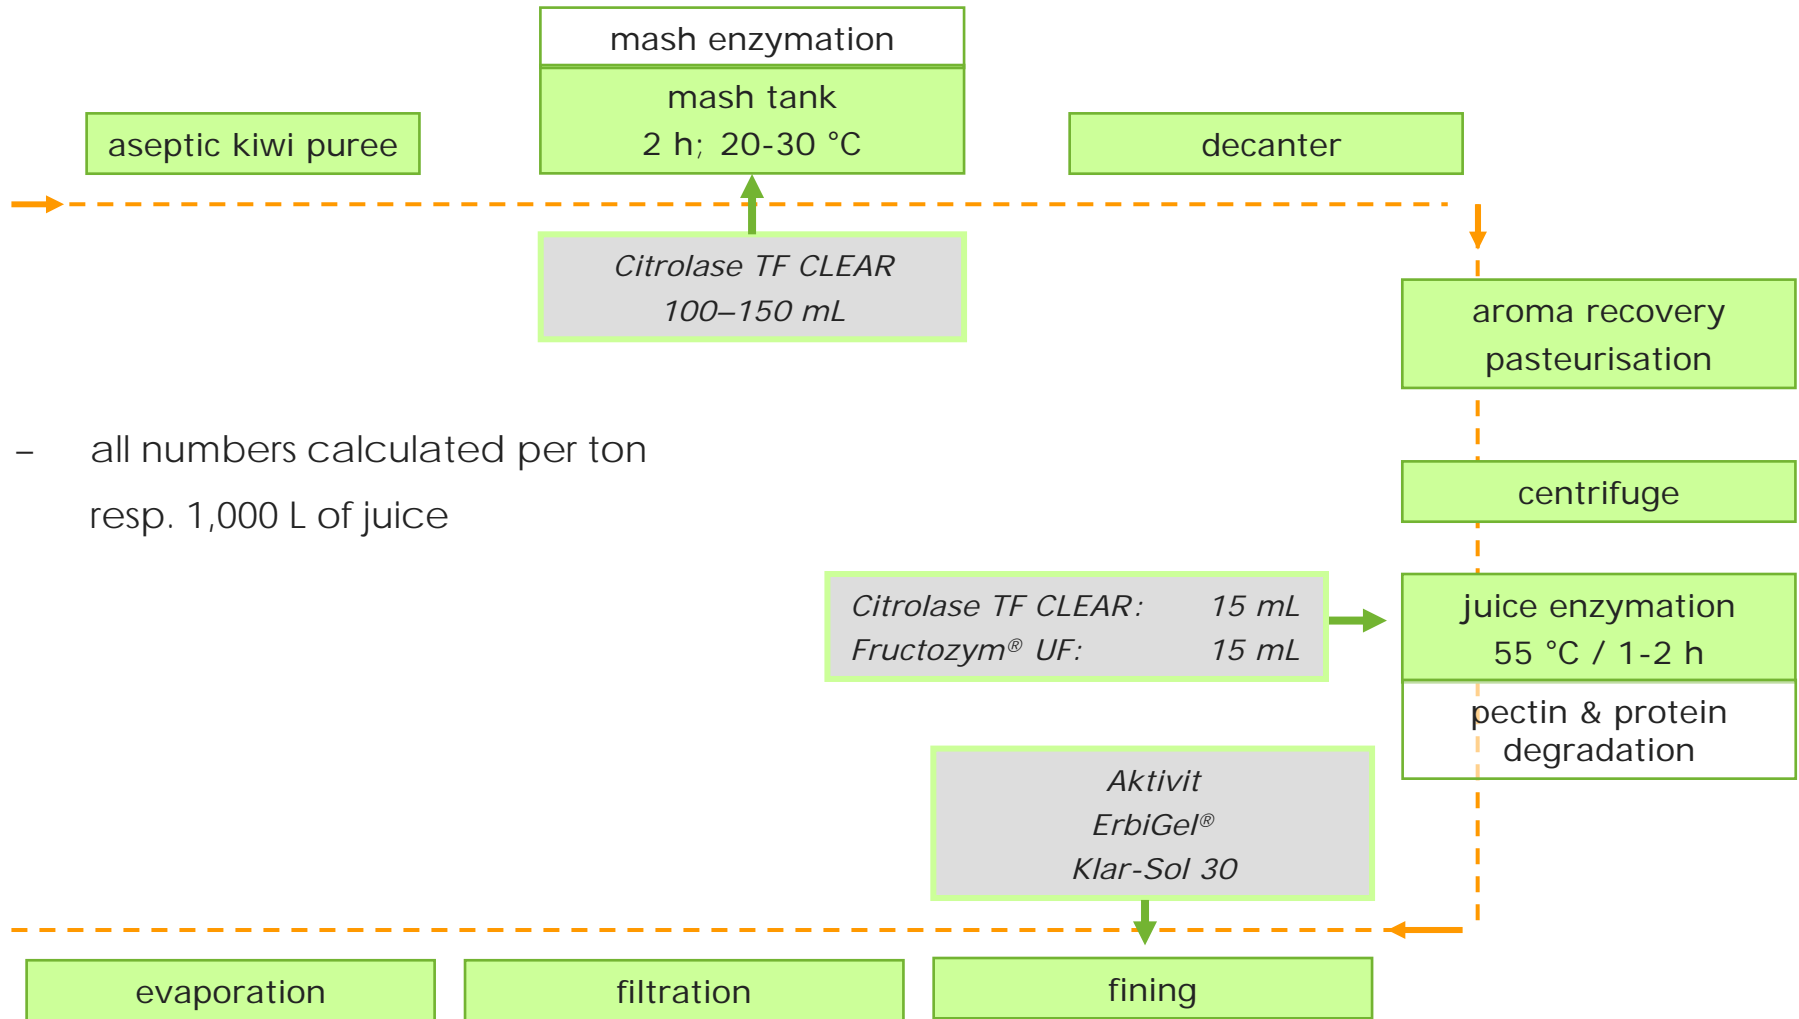

global
innovativ

clear kiwi juice concentrate

clear kiwi juice concentrate