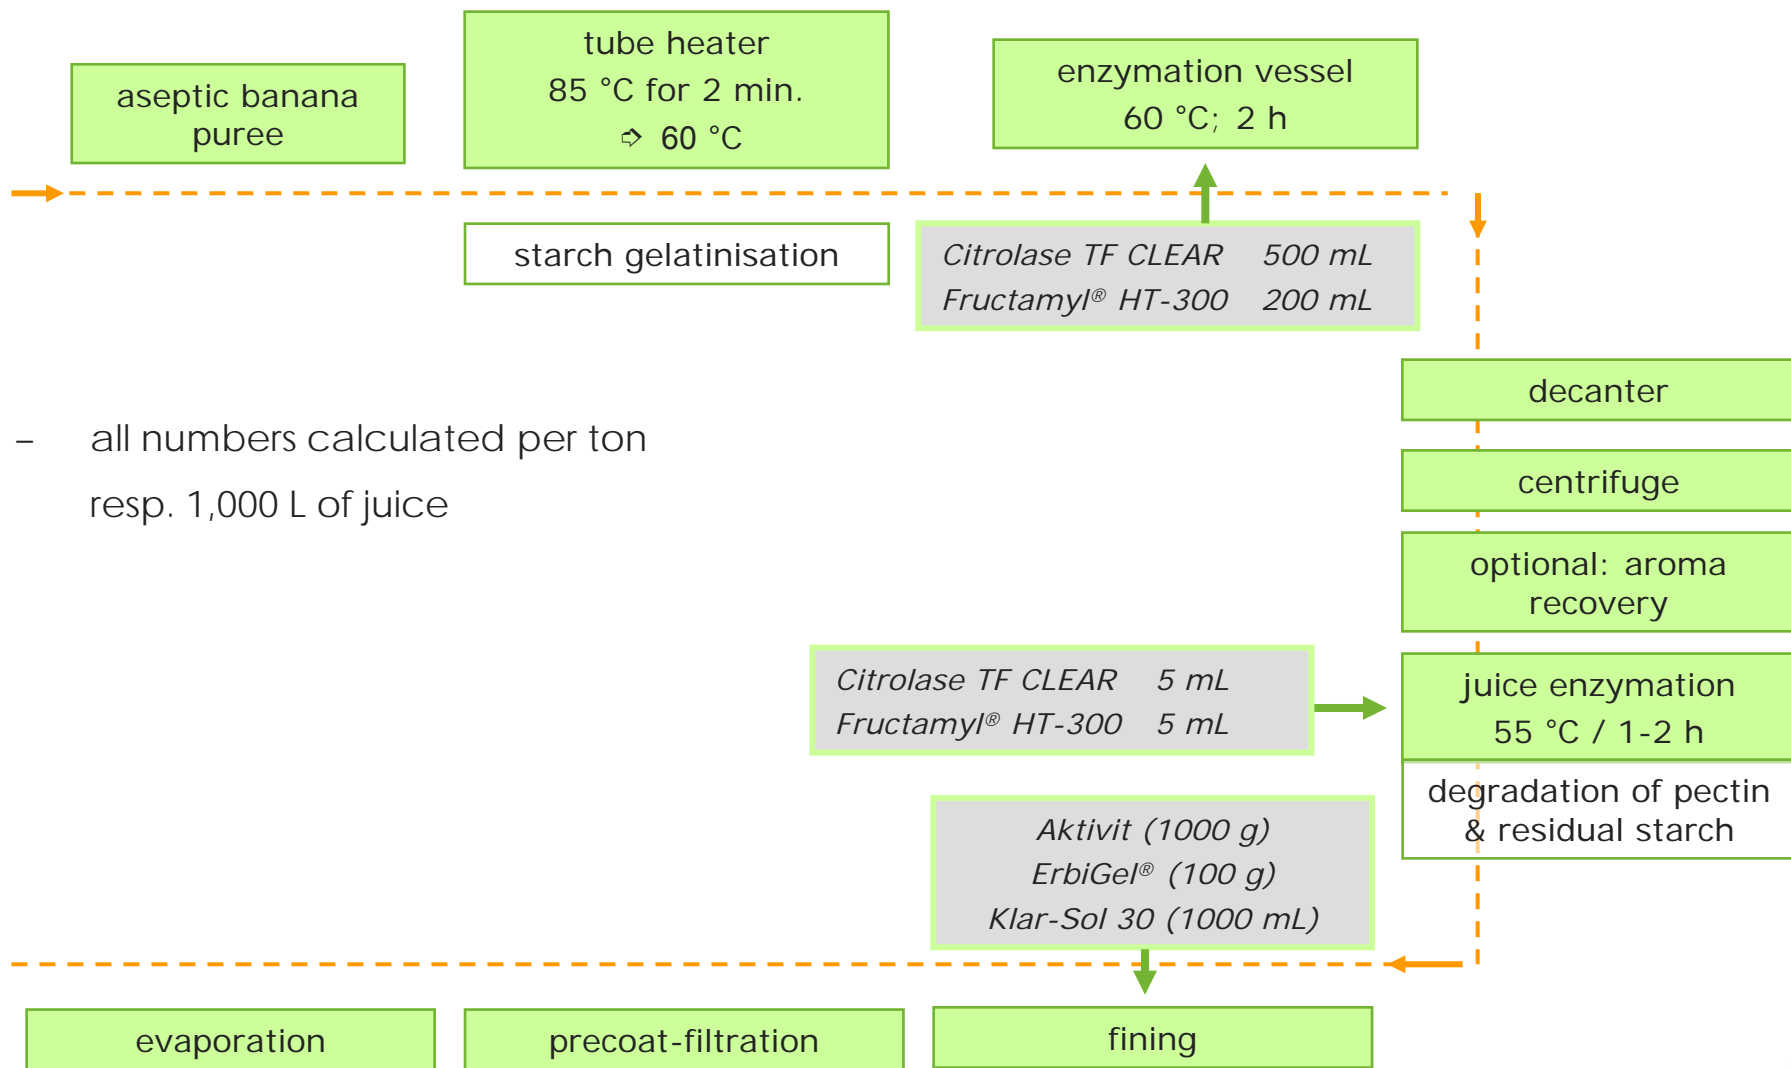

global
innovativ

clear banana juice concentrate

- all numbers calculated per ton
resp. 1,000 L of juice

clear banana juice concentrate