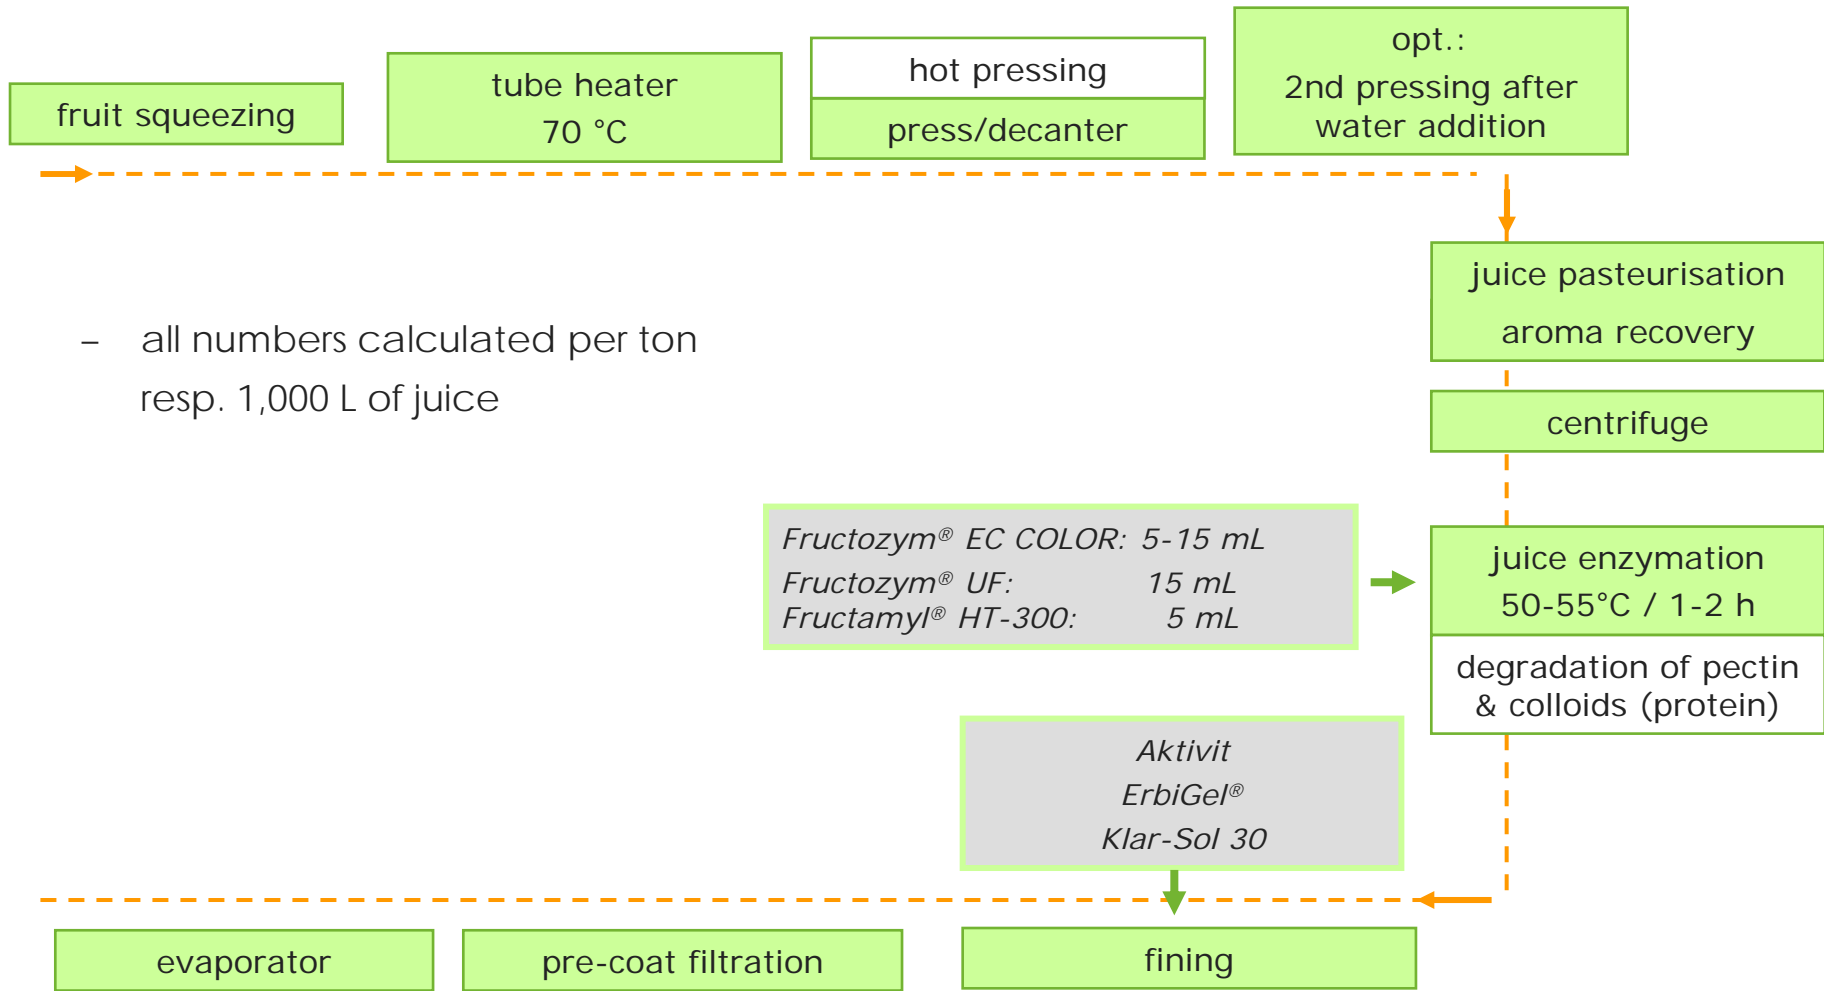

global
innovativ

clear sour cherry juice concentrate

clear sour cherry juice concentrate