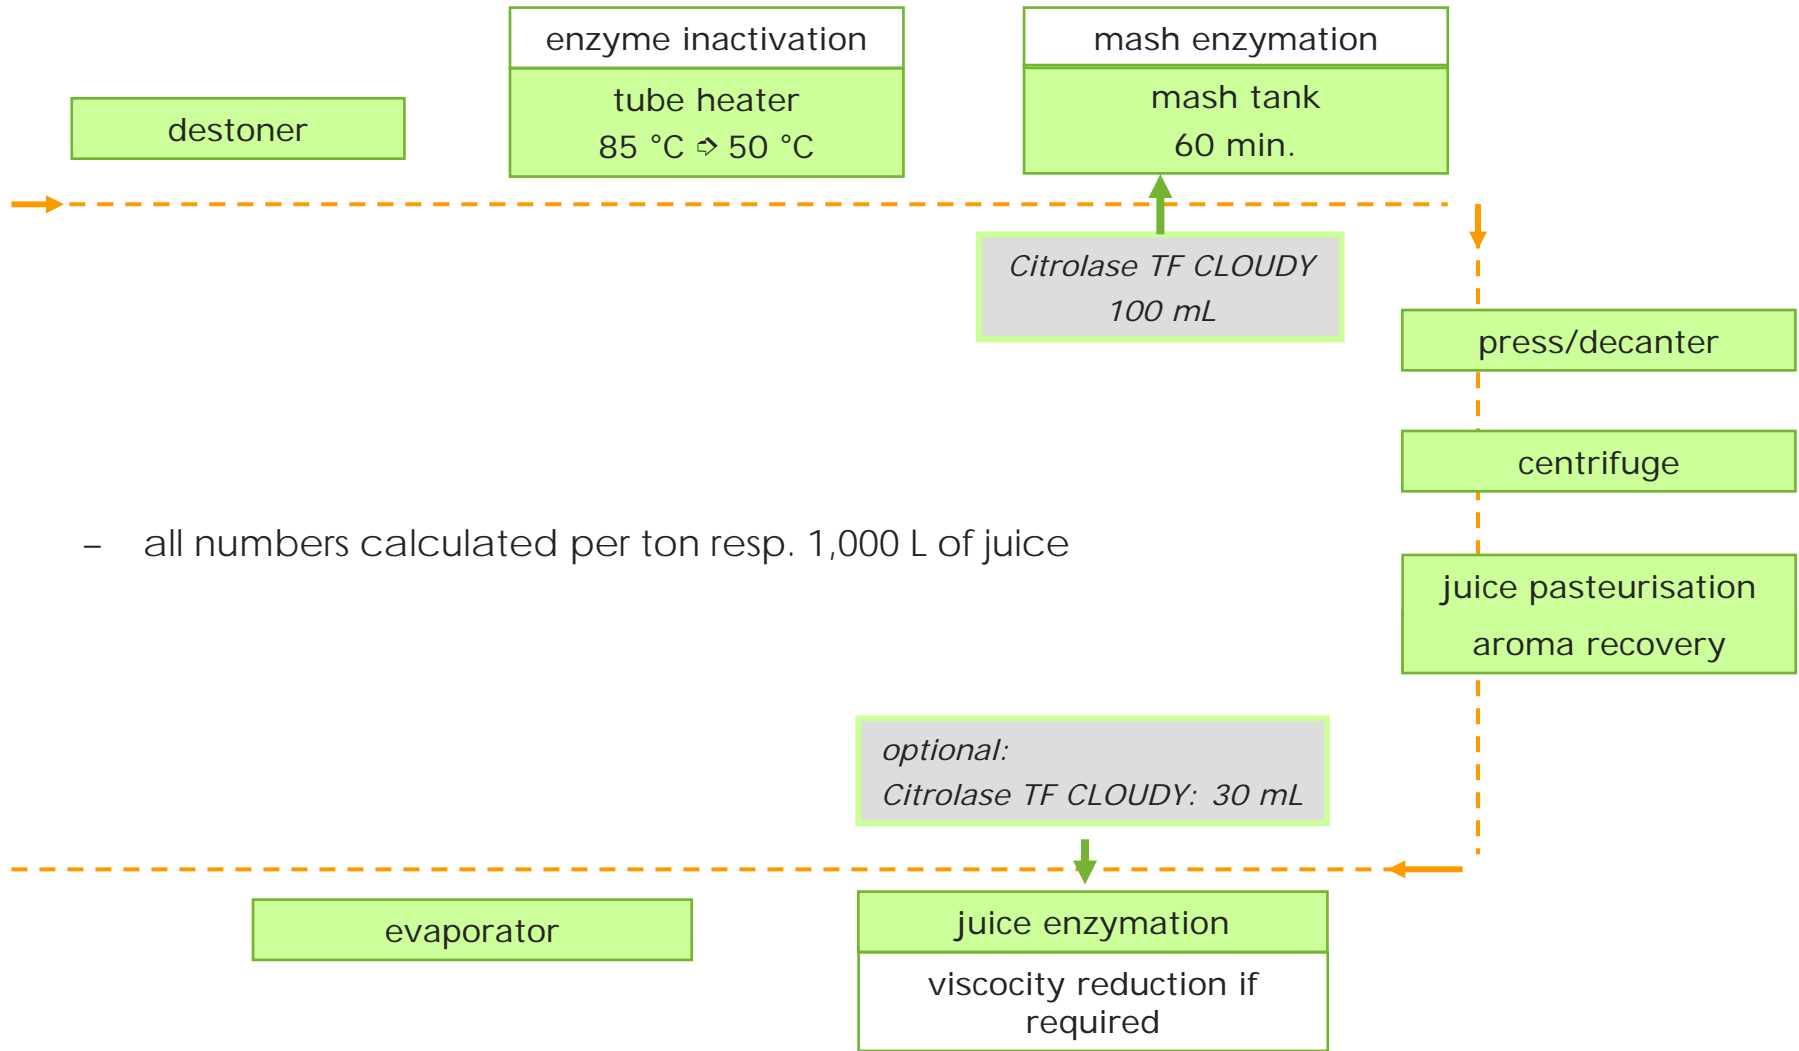

global
innovativ

natural

cloudy peach juice concentrate

from fresh fruits

ERBSLÖH

- all numbers calculated per ton resp. 1,000 L of juice

cloudy peach juice concentrate