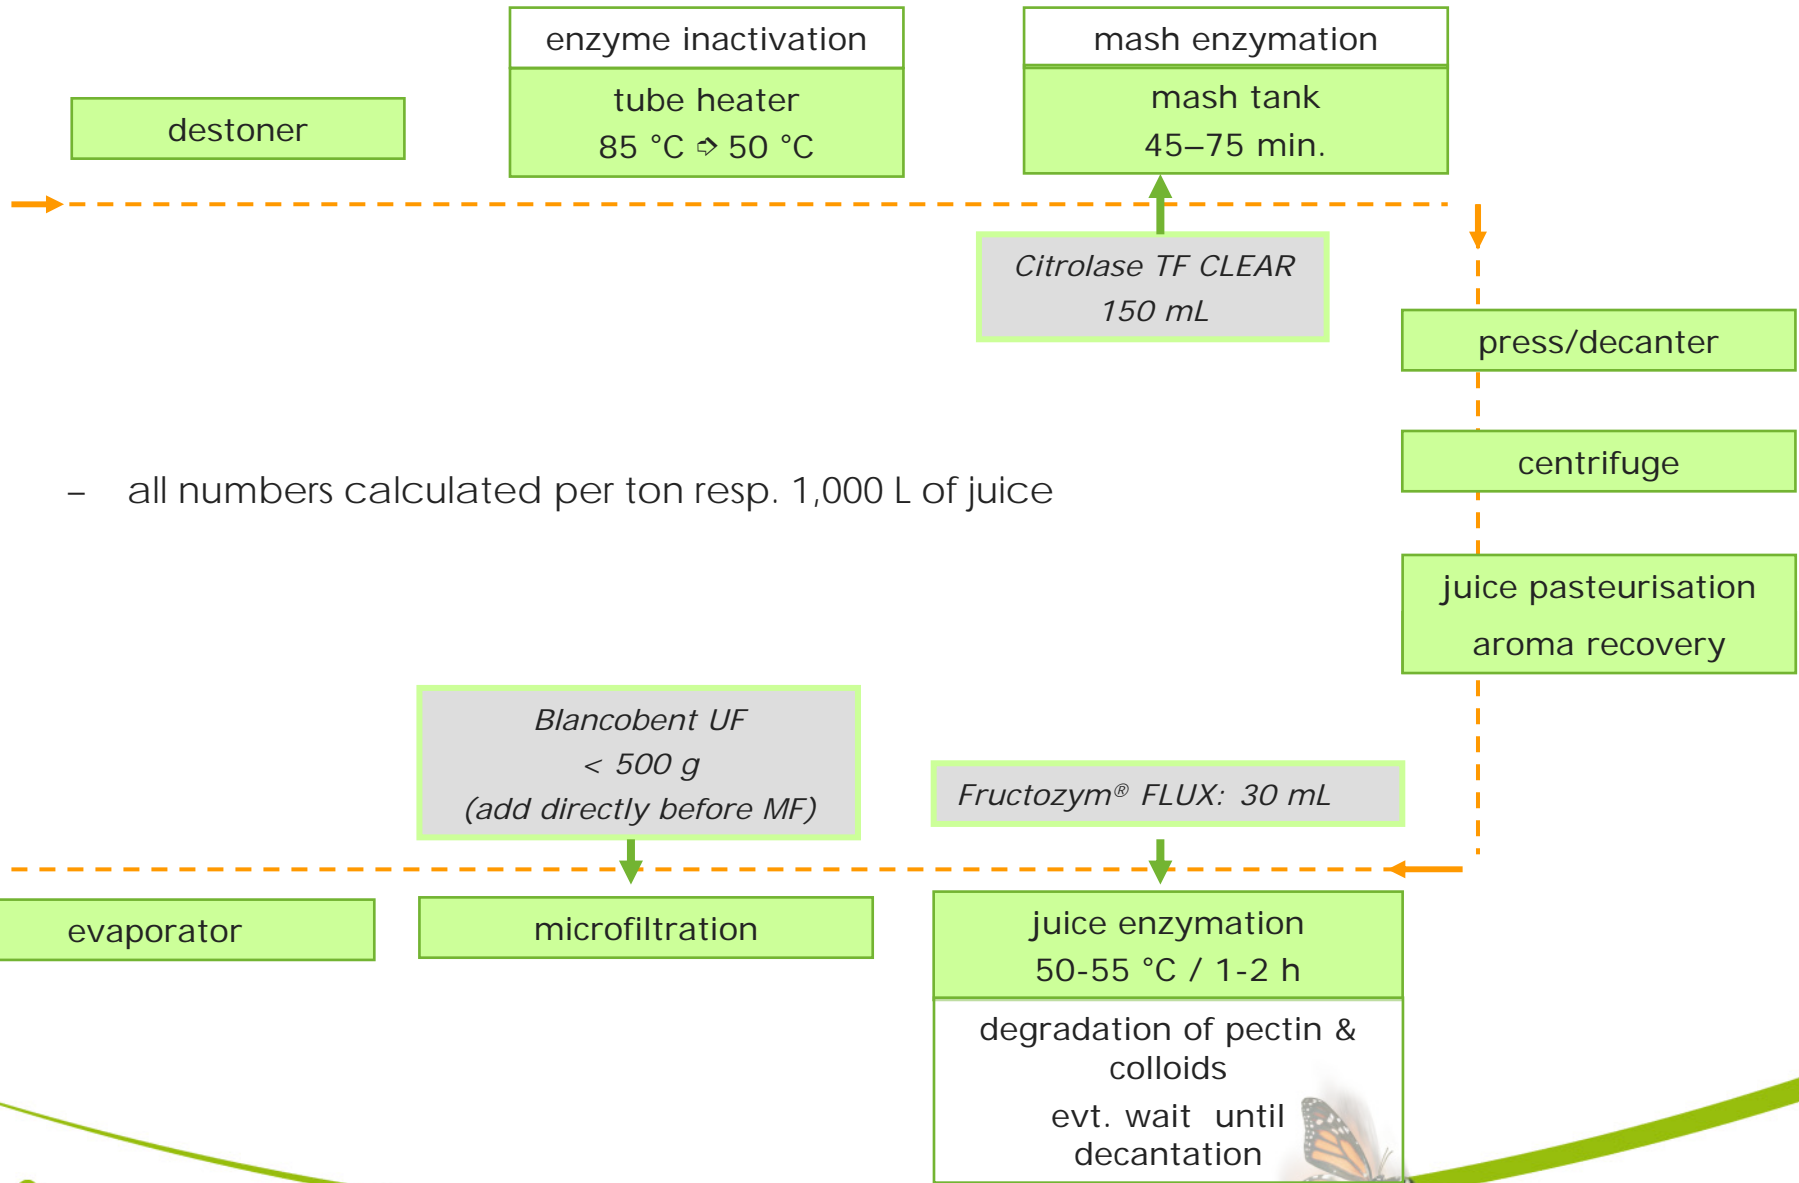

global
innovativ

natural

clear peach juice concentrate

- from fresh fruits

ERBSLÖH

clear peach juice concentrate