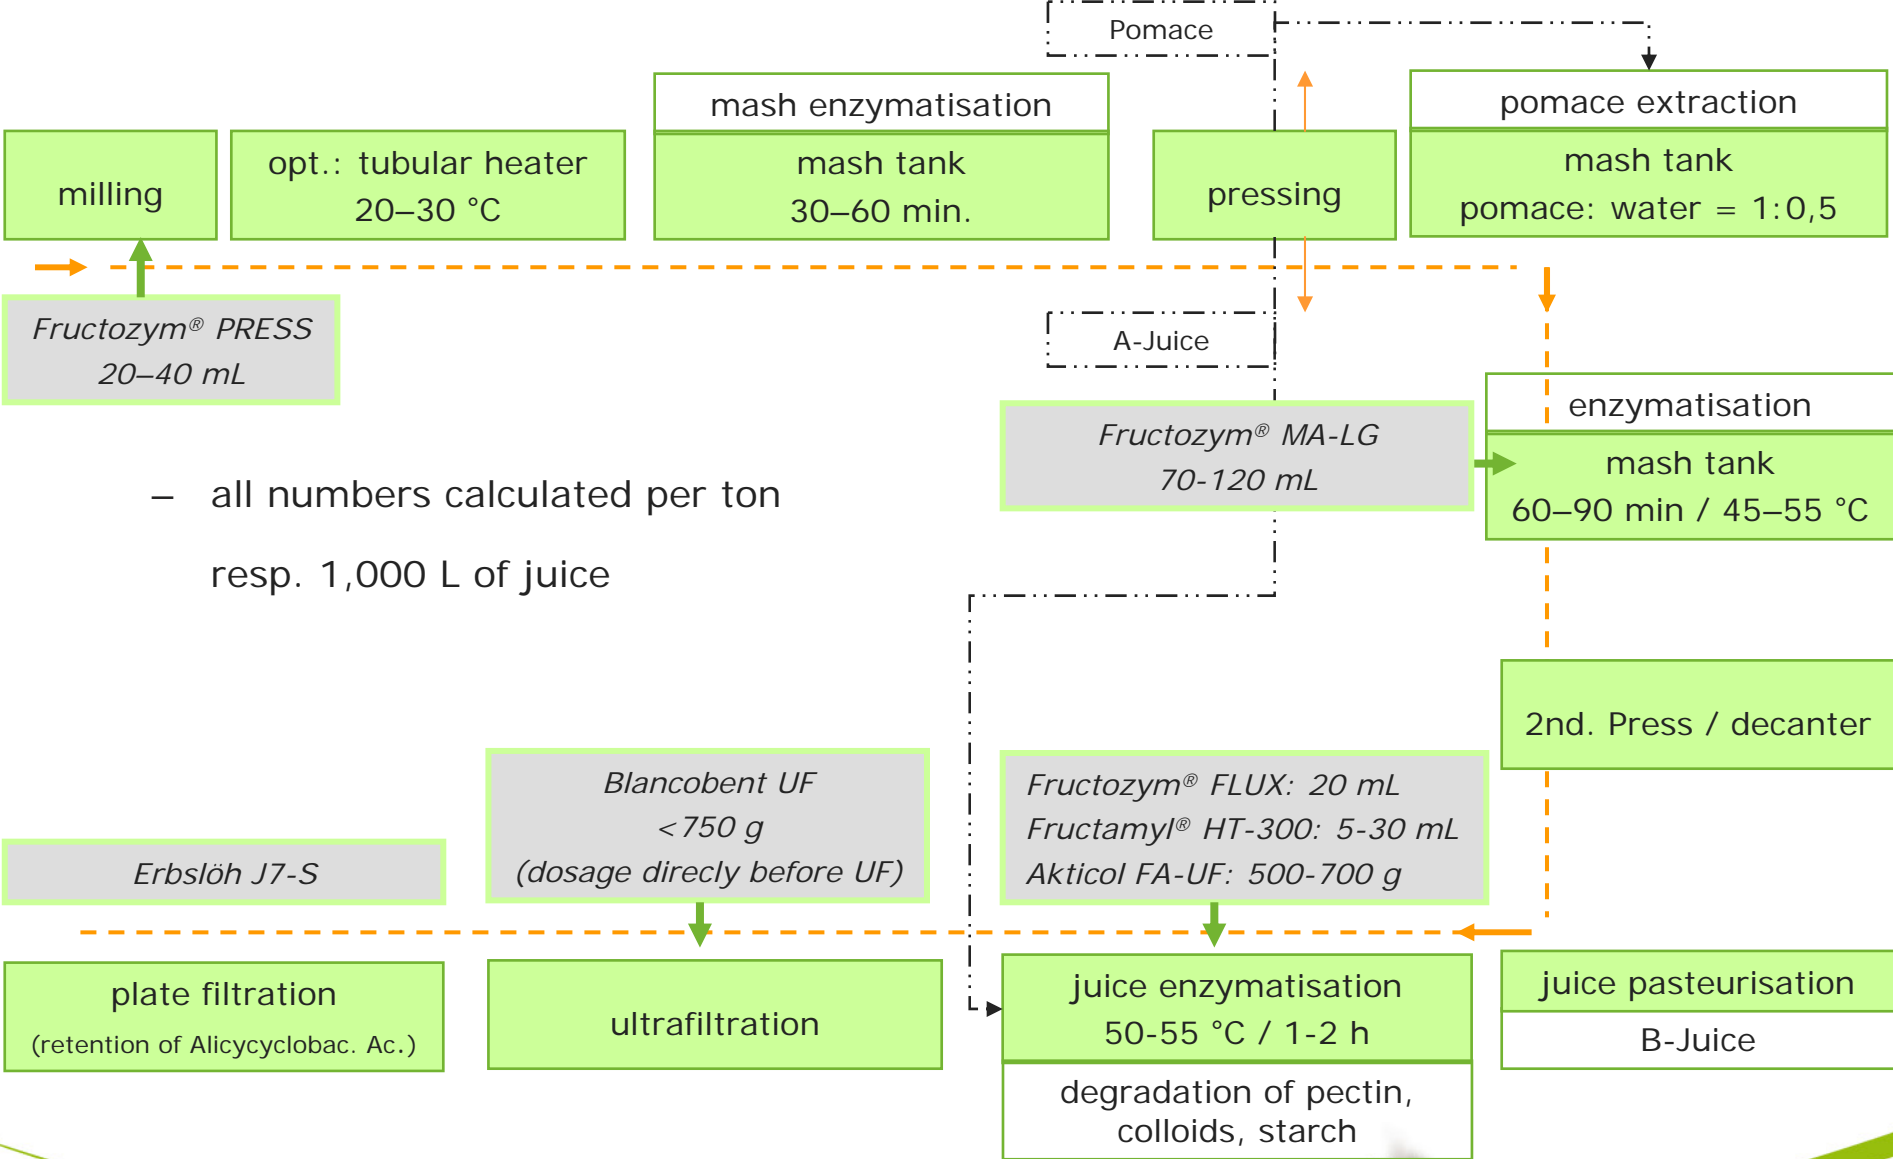

global  
innovativ

clear pear juice concentrate

- all numbers calculated per ton  
resp. 1,000 L of juice

clear pear juice concentrate