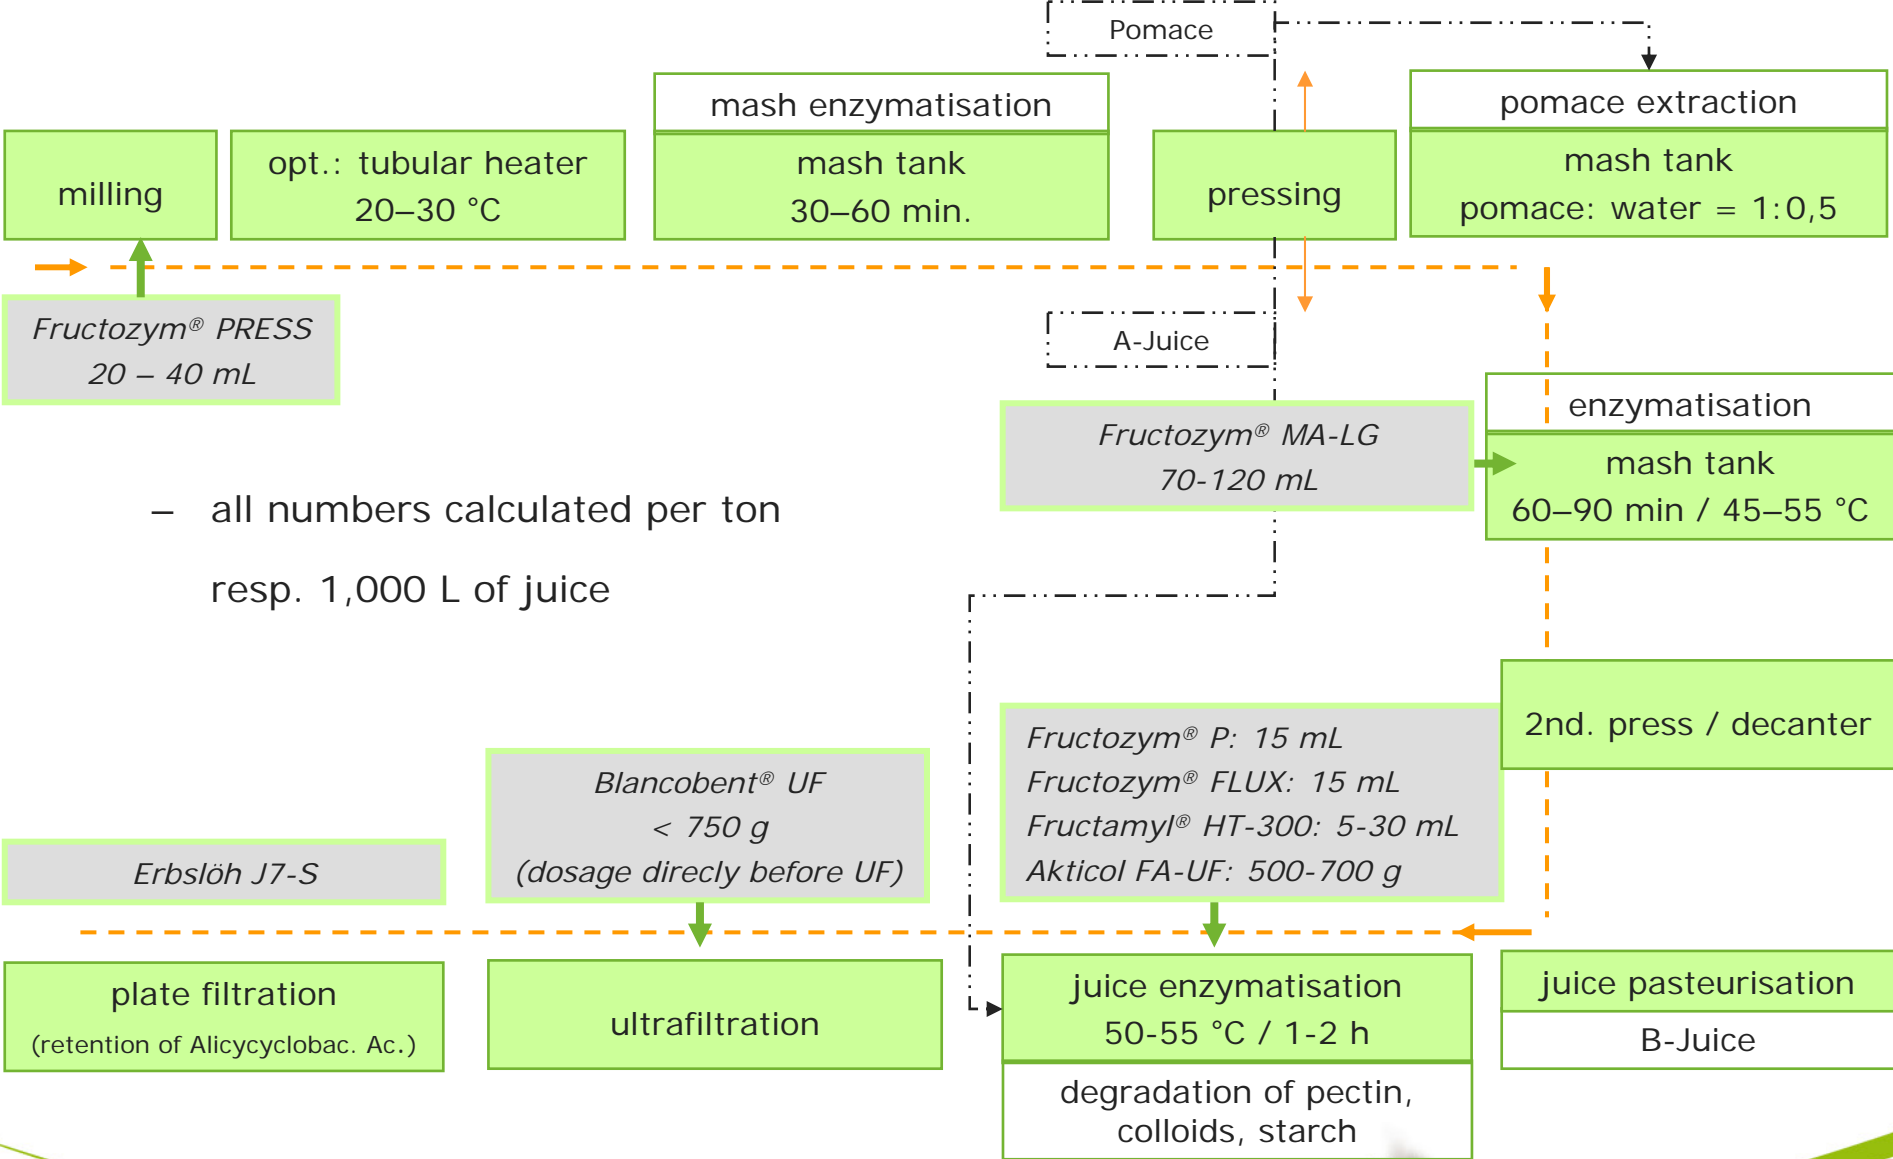

global
innovativ

natural
clear apple juice concentrate

- focus: capacity, yield & critical quality parameters

- all numbers calculated per ton
resp. 1,000 L of juice

clear apple juice concentrate