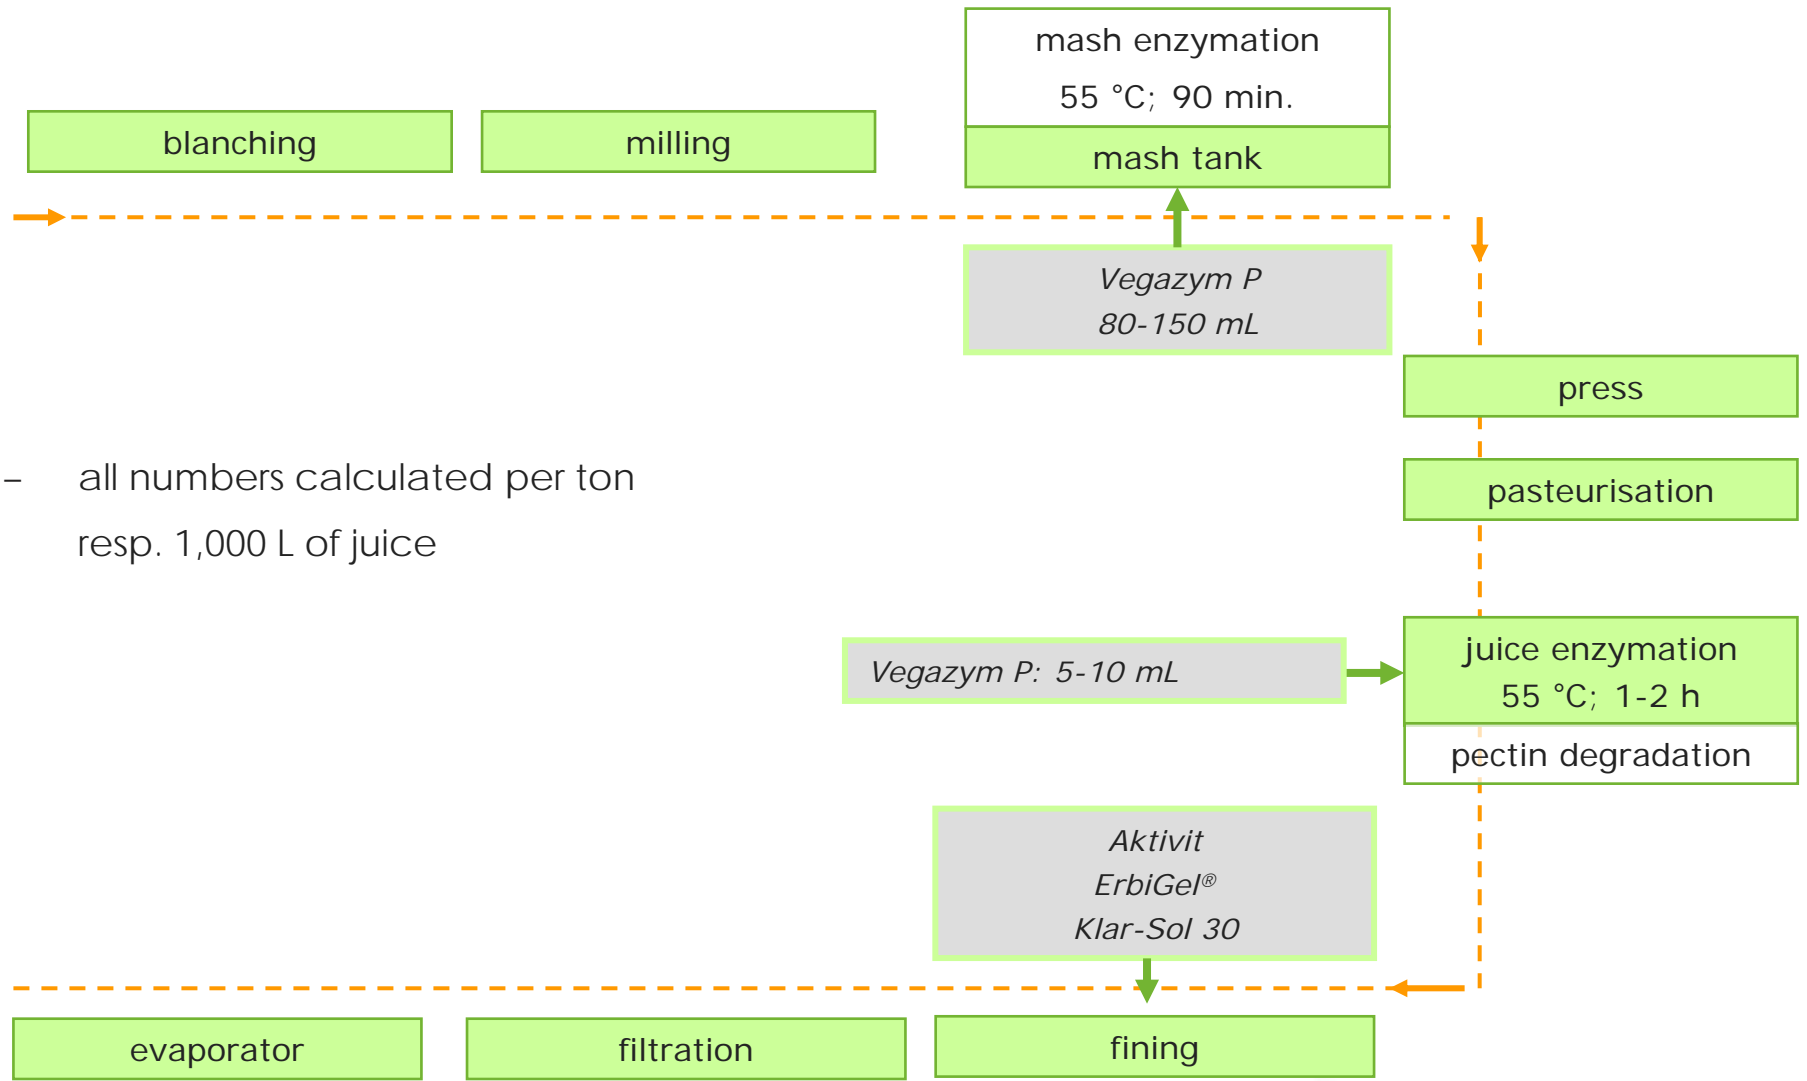

global
innovativ

clear red beet juice

- all numbers calculated per ton
resp. 1,000 L of juice

clear red beet juice