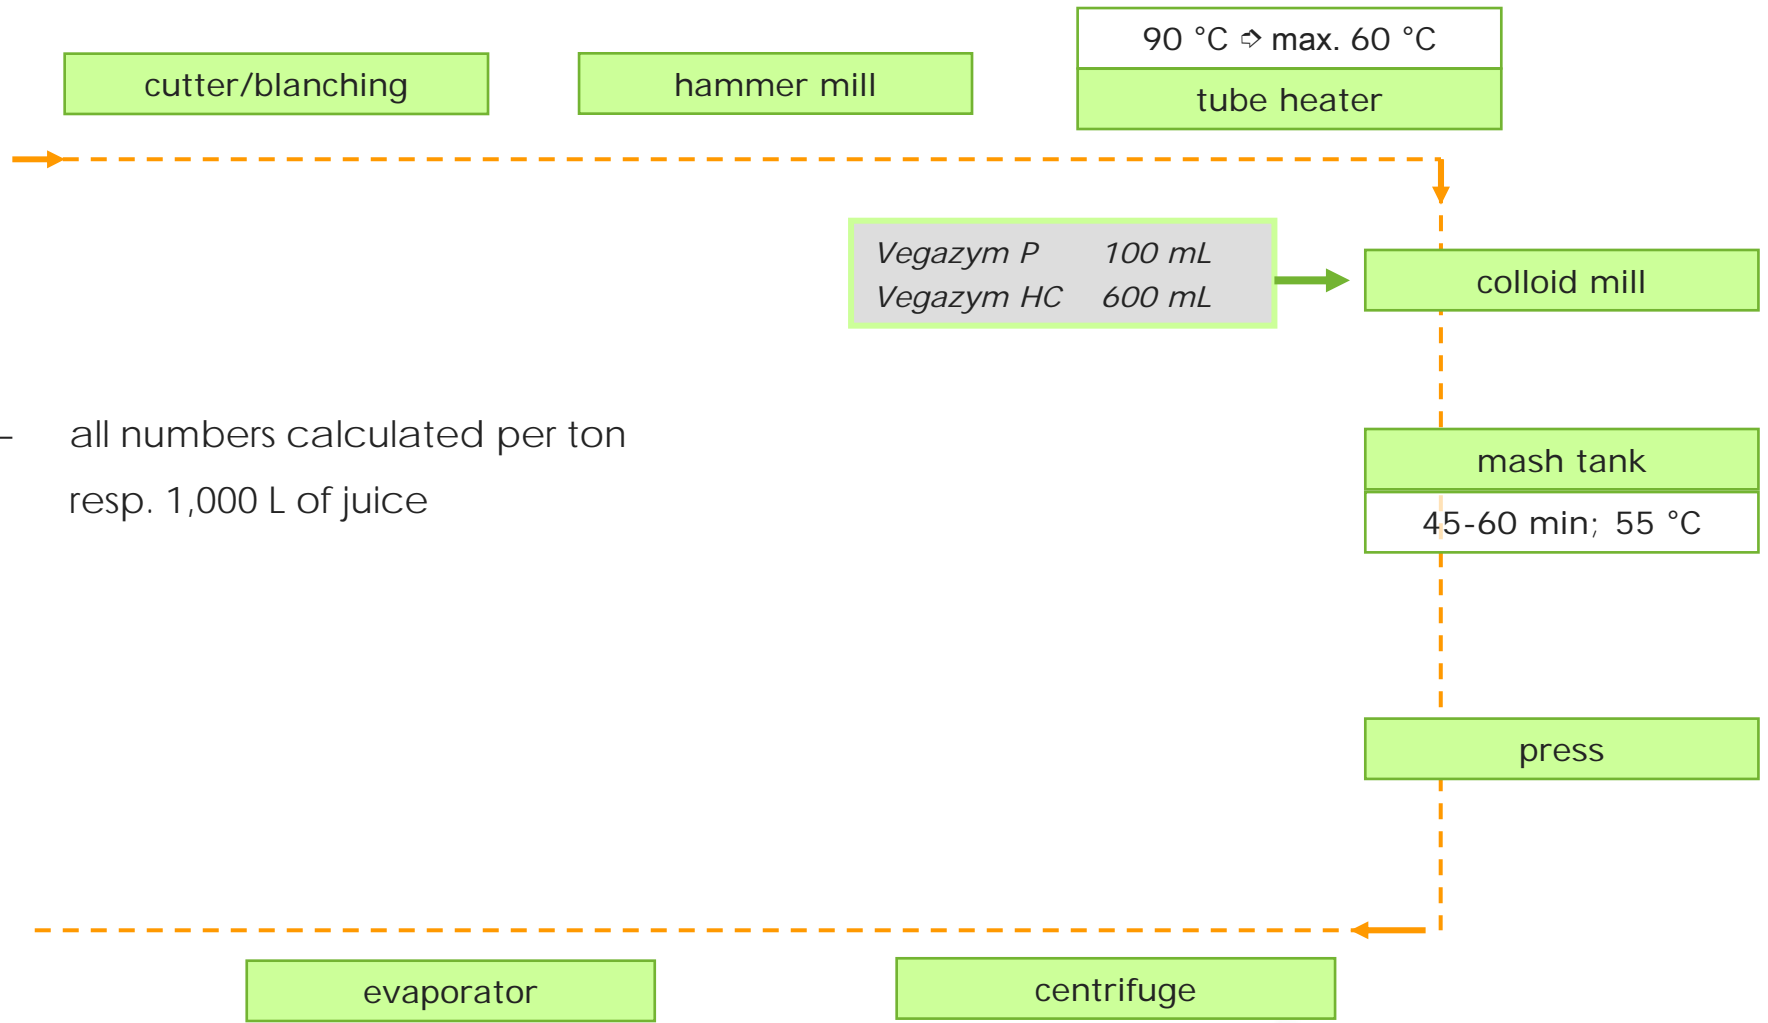

global
innovativ

natural
celery juice concentrate

- all numbers calculated per ton
resp. 1,000 L of juice

celery juice concentrate