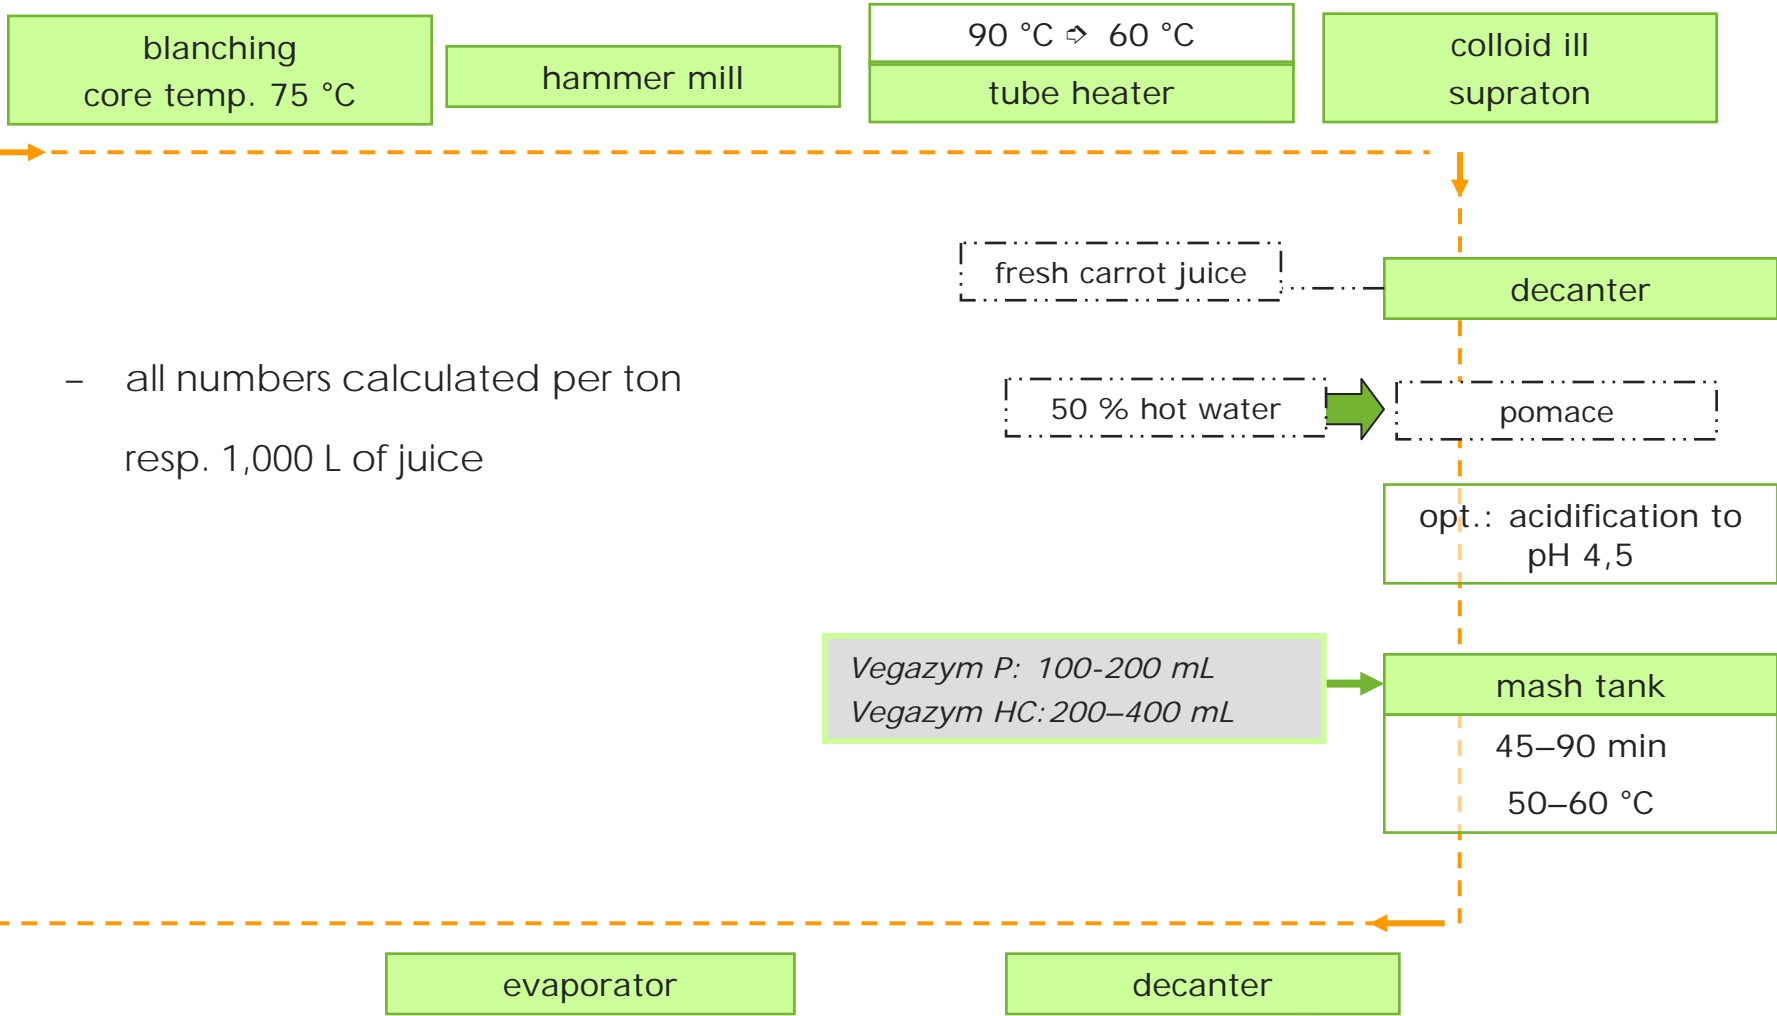

global  
innovativ

carrot extraction juice

- all numbers calculated per ton  
resp. 1,000 L of juice

carrot extraction juice