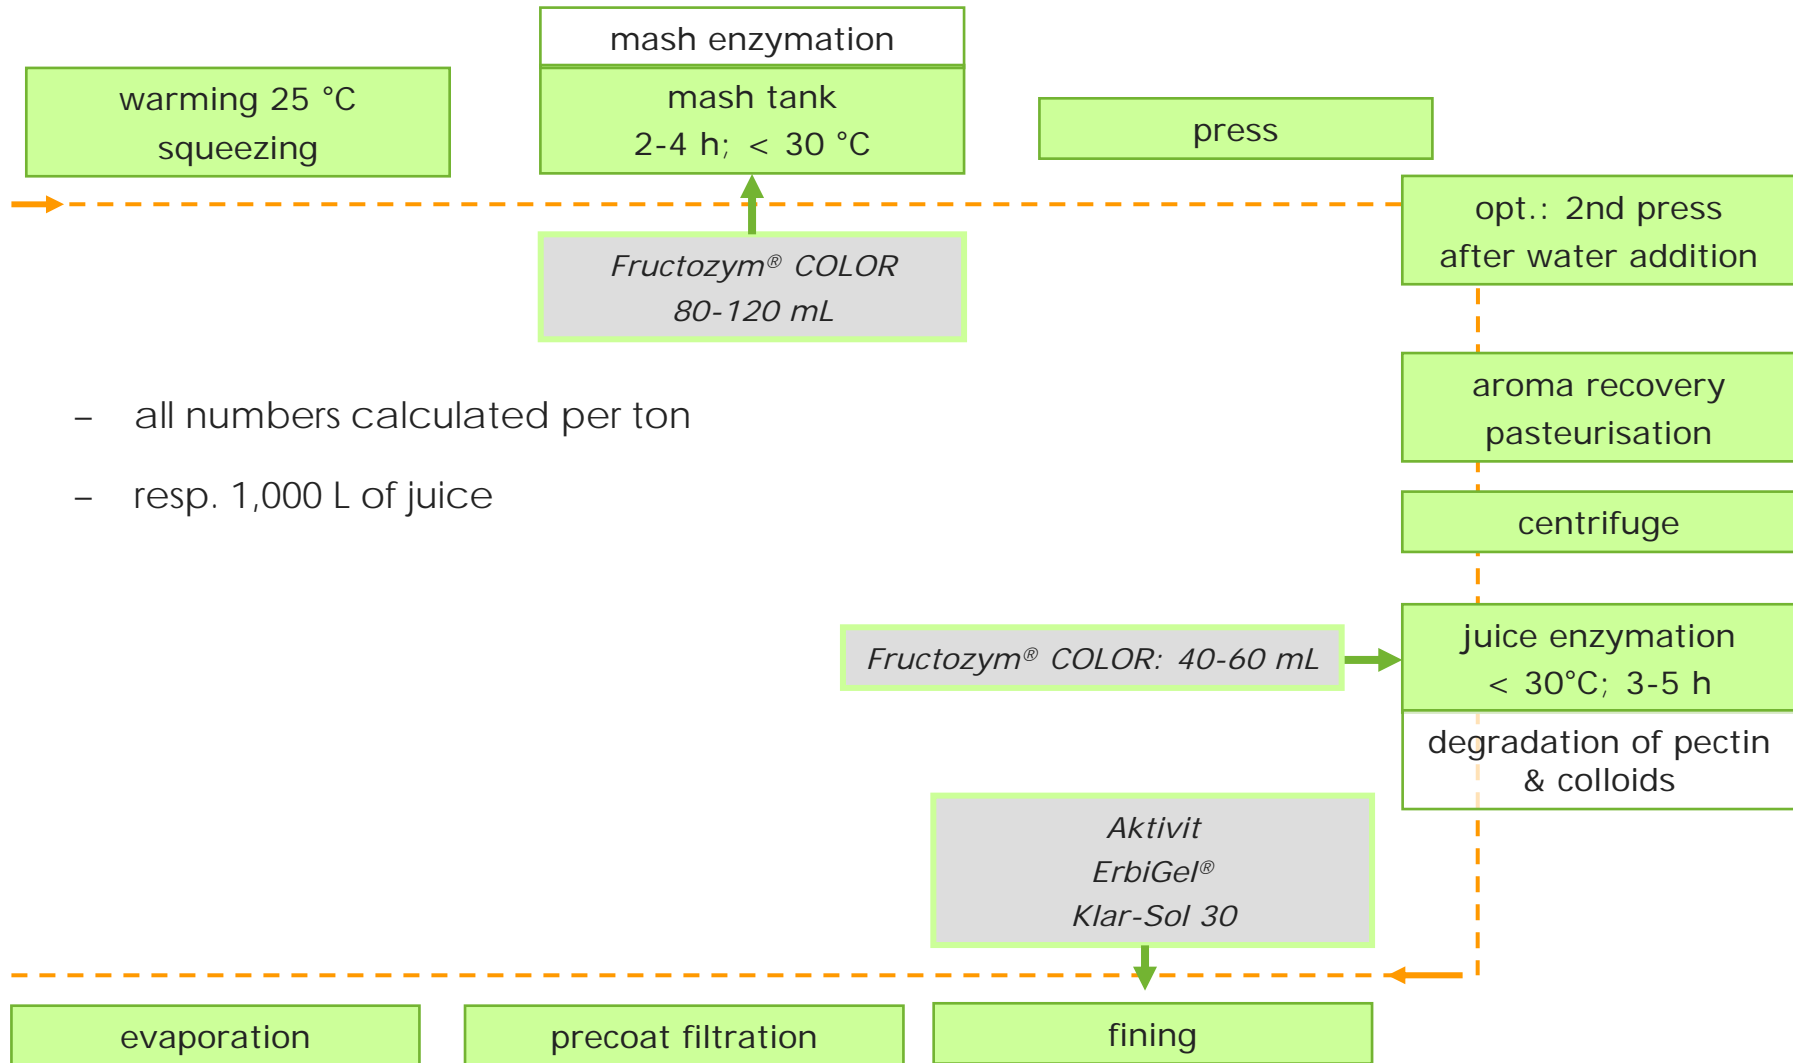

global
innovativ

clear strawberry juice concentrate

- all numbers calculated per ton
- resp. 1,000 L of juice

strawberry juice concentrate