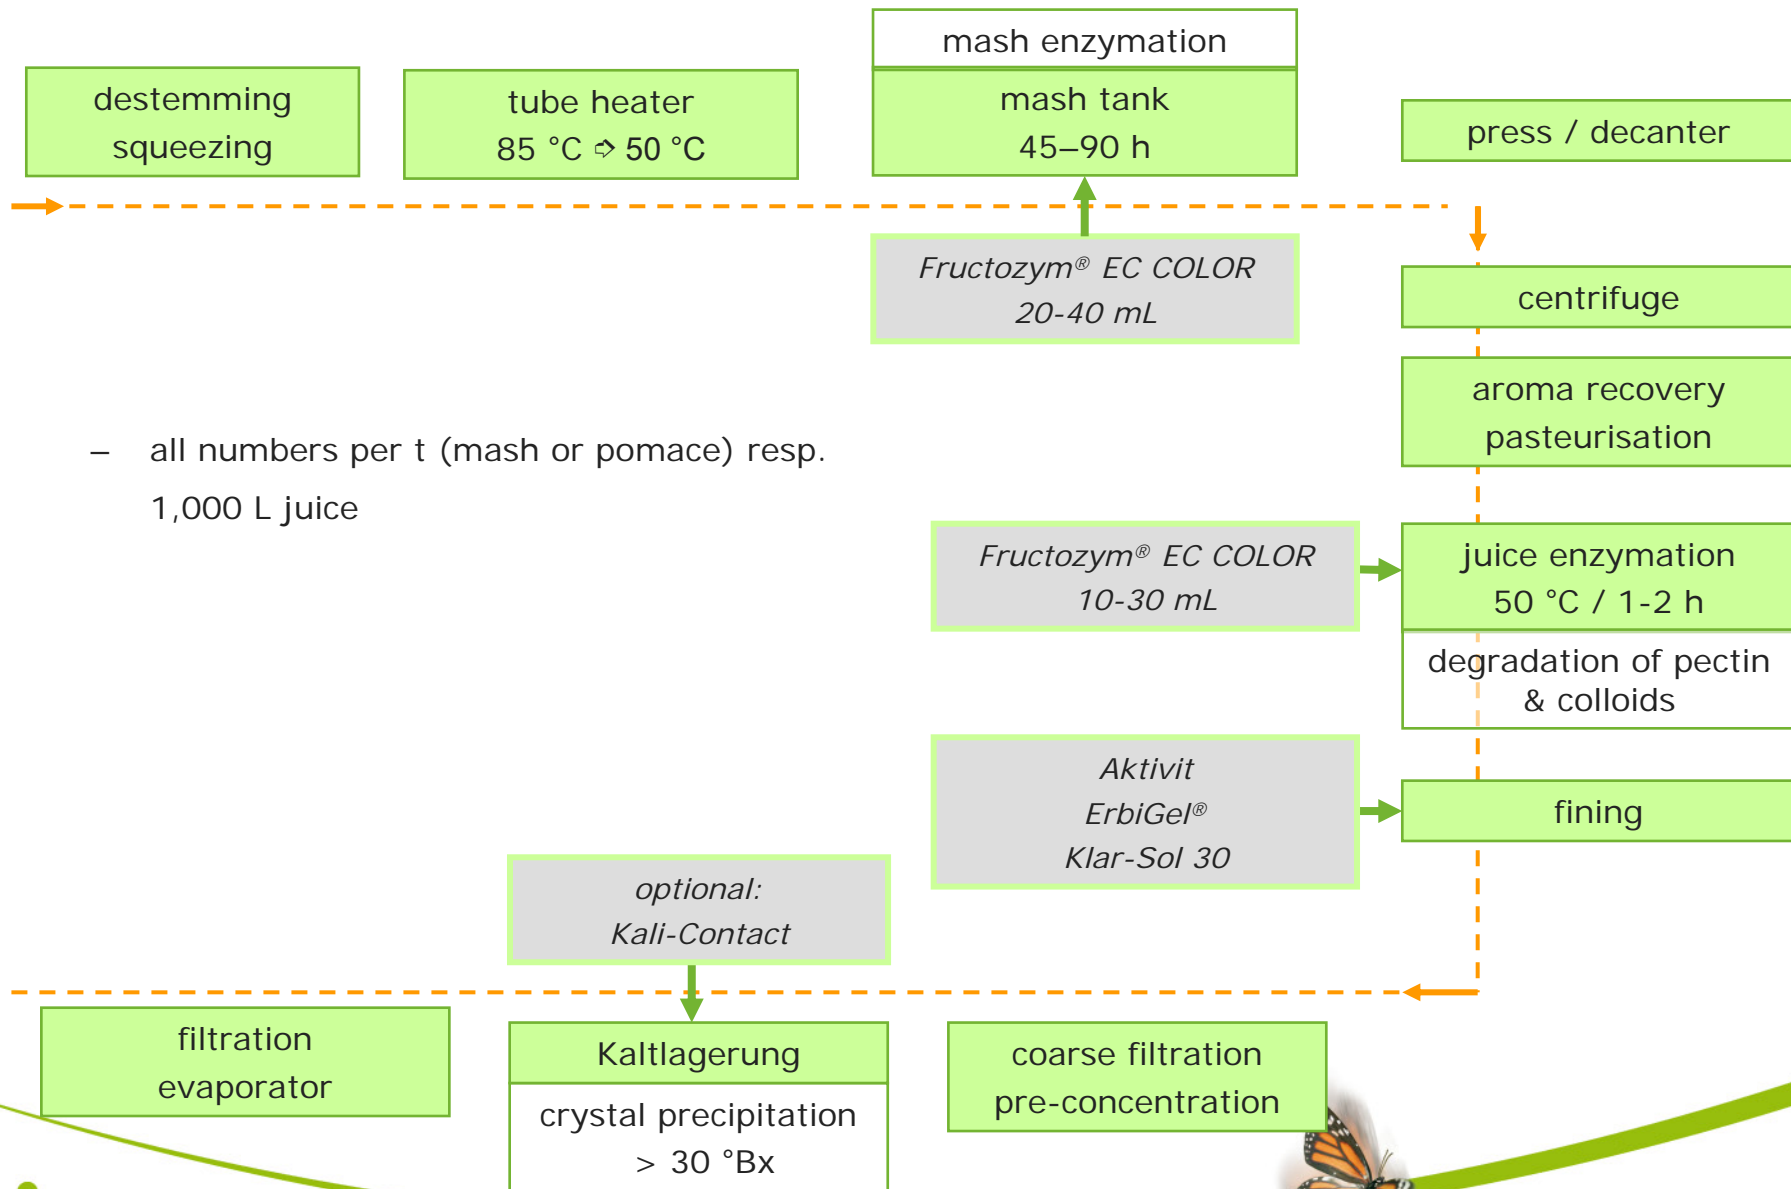

global  
innovativ

red grape juice concentrate

– all numbers per t (mash or pomace) resp.  
1,000 L juice

red grape juice concentrate