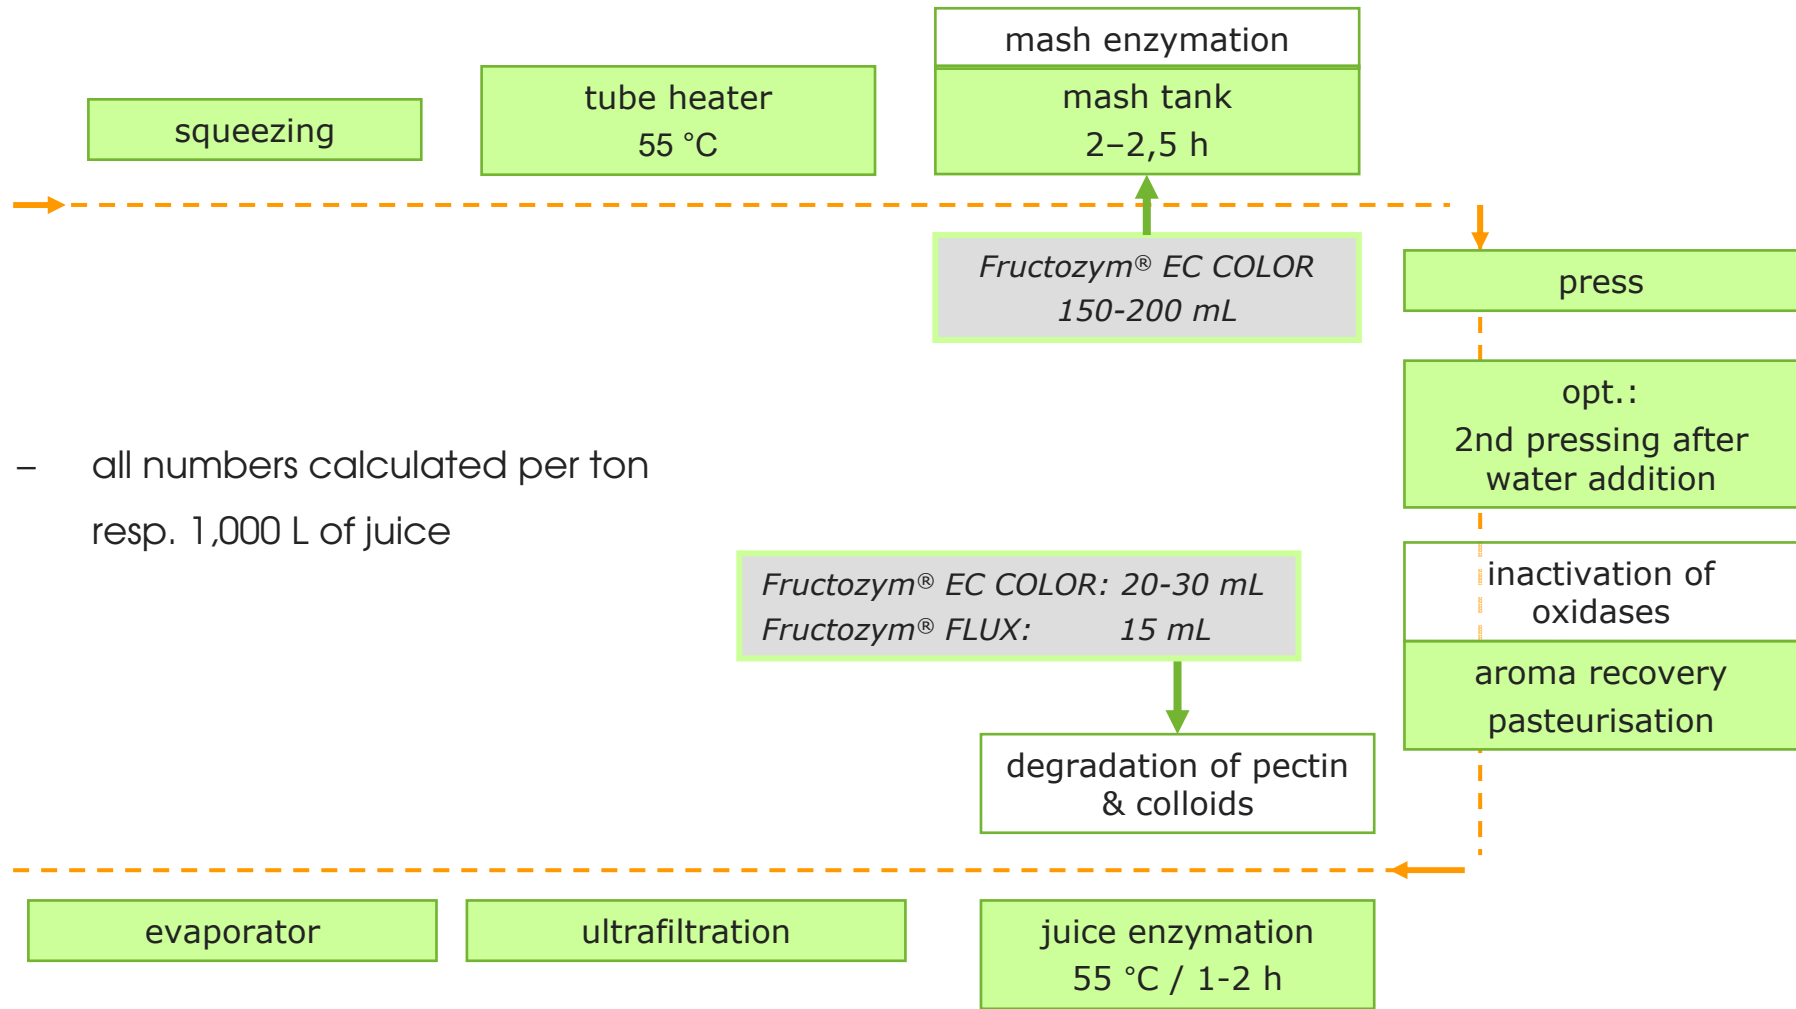

global
innovativ

natural

clear blackberry juice concentrate

ERBSLÖH

- all numbers calculated per ton
resp. 1,000 L of juice

blackberry concentrate

ERBSLÖH