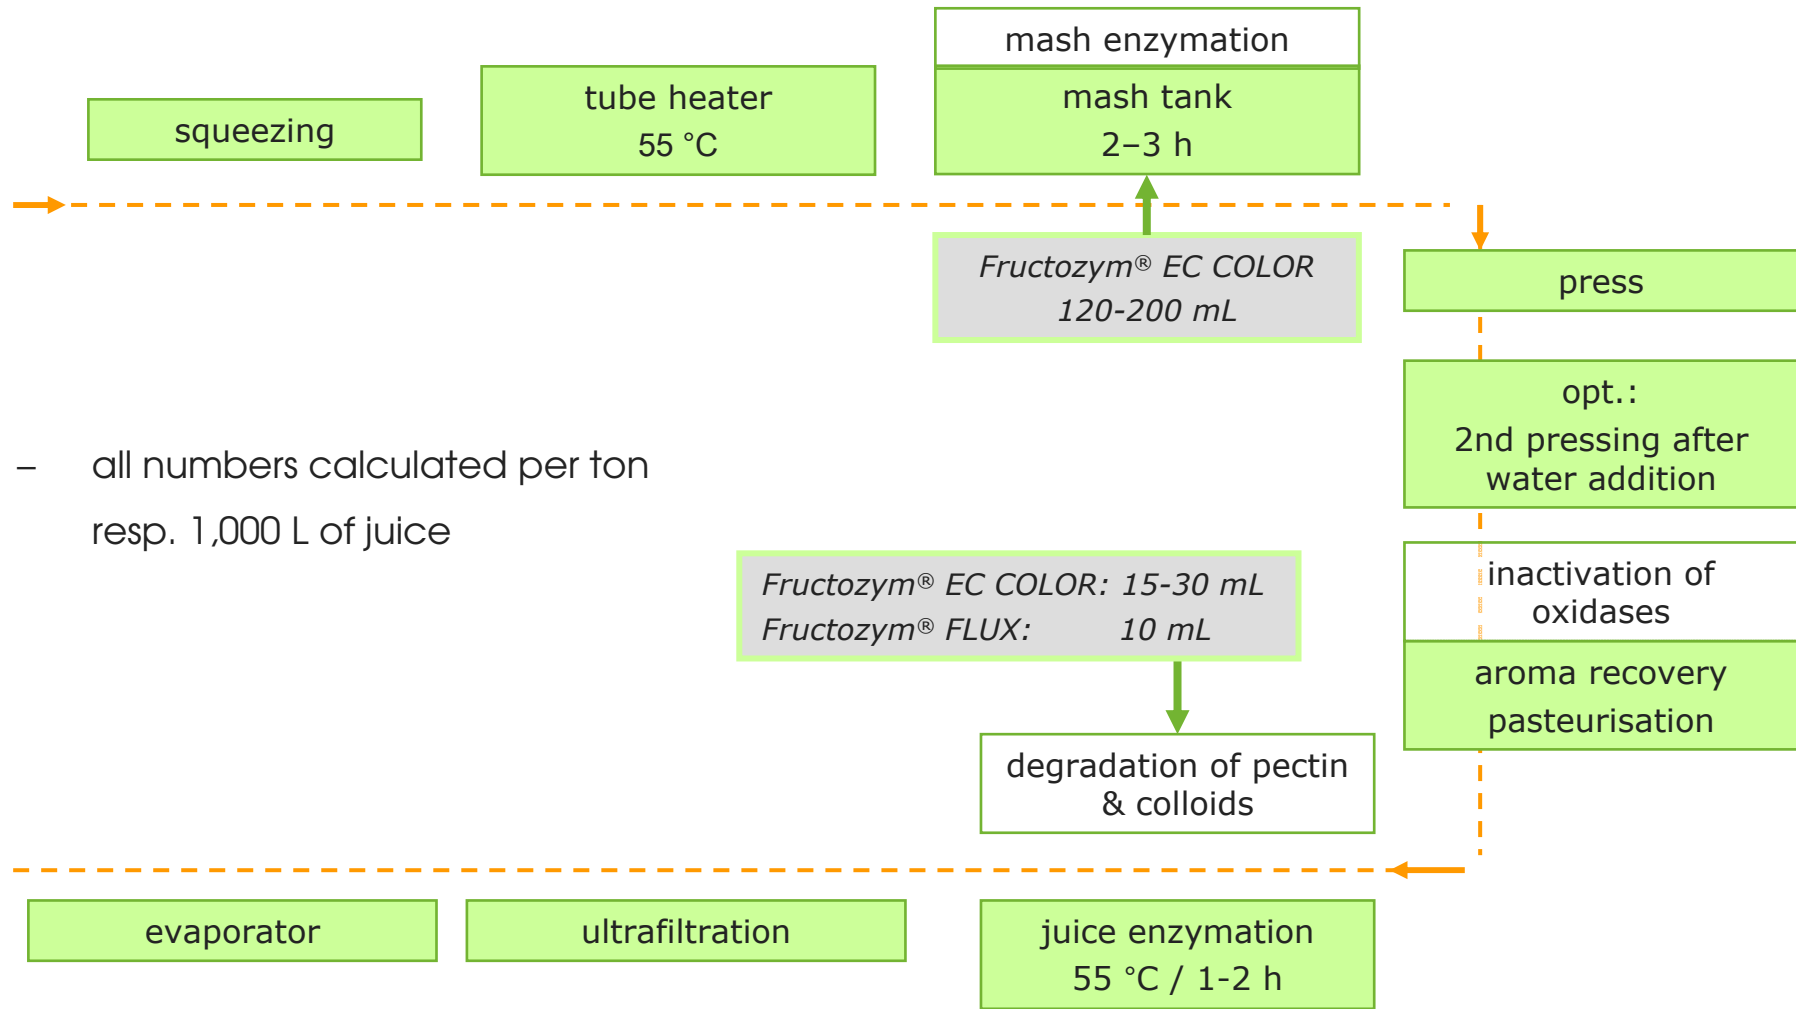

global
innovativ

natural

clear black currant juice concentrate

ERBSLÖH

- all numbers calculated per ton
resp. 1,000 L of juice