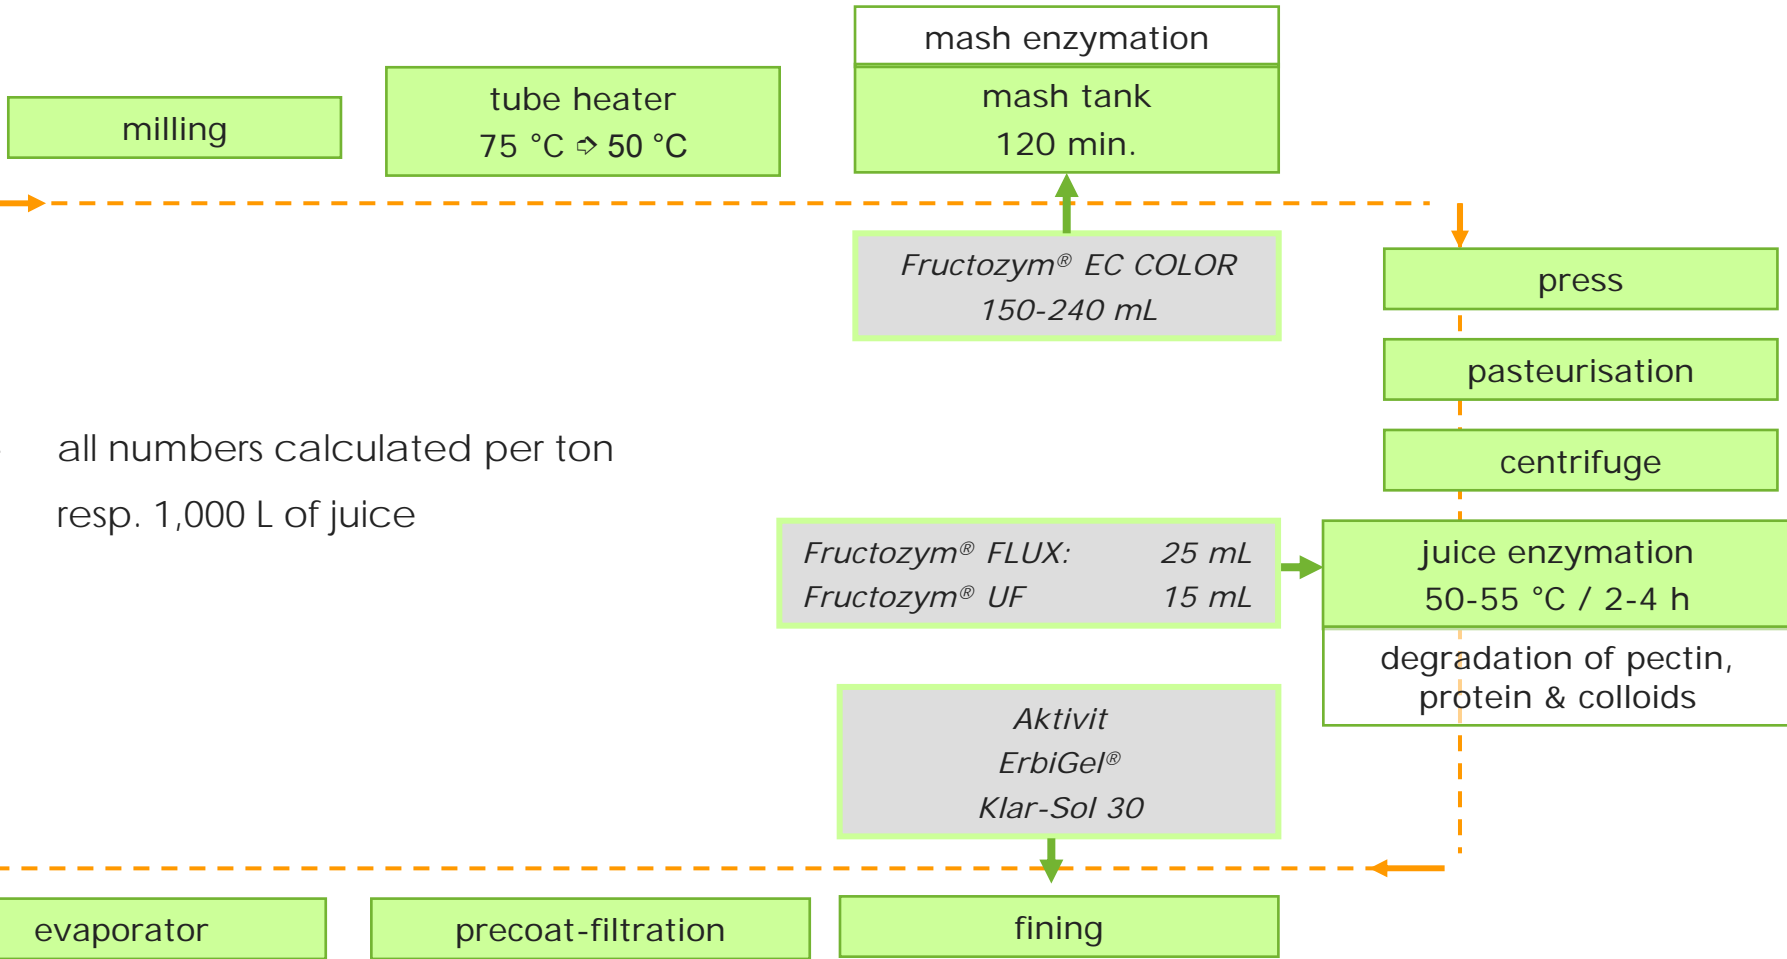

global
innovativ

clear aronia juice concentrate

- all numbers calculated per ton
resp. 1,000 L of juice

clear aronia juice concentrate