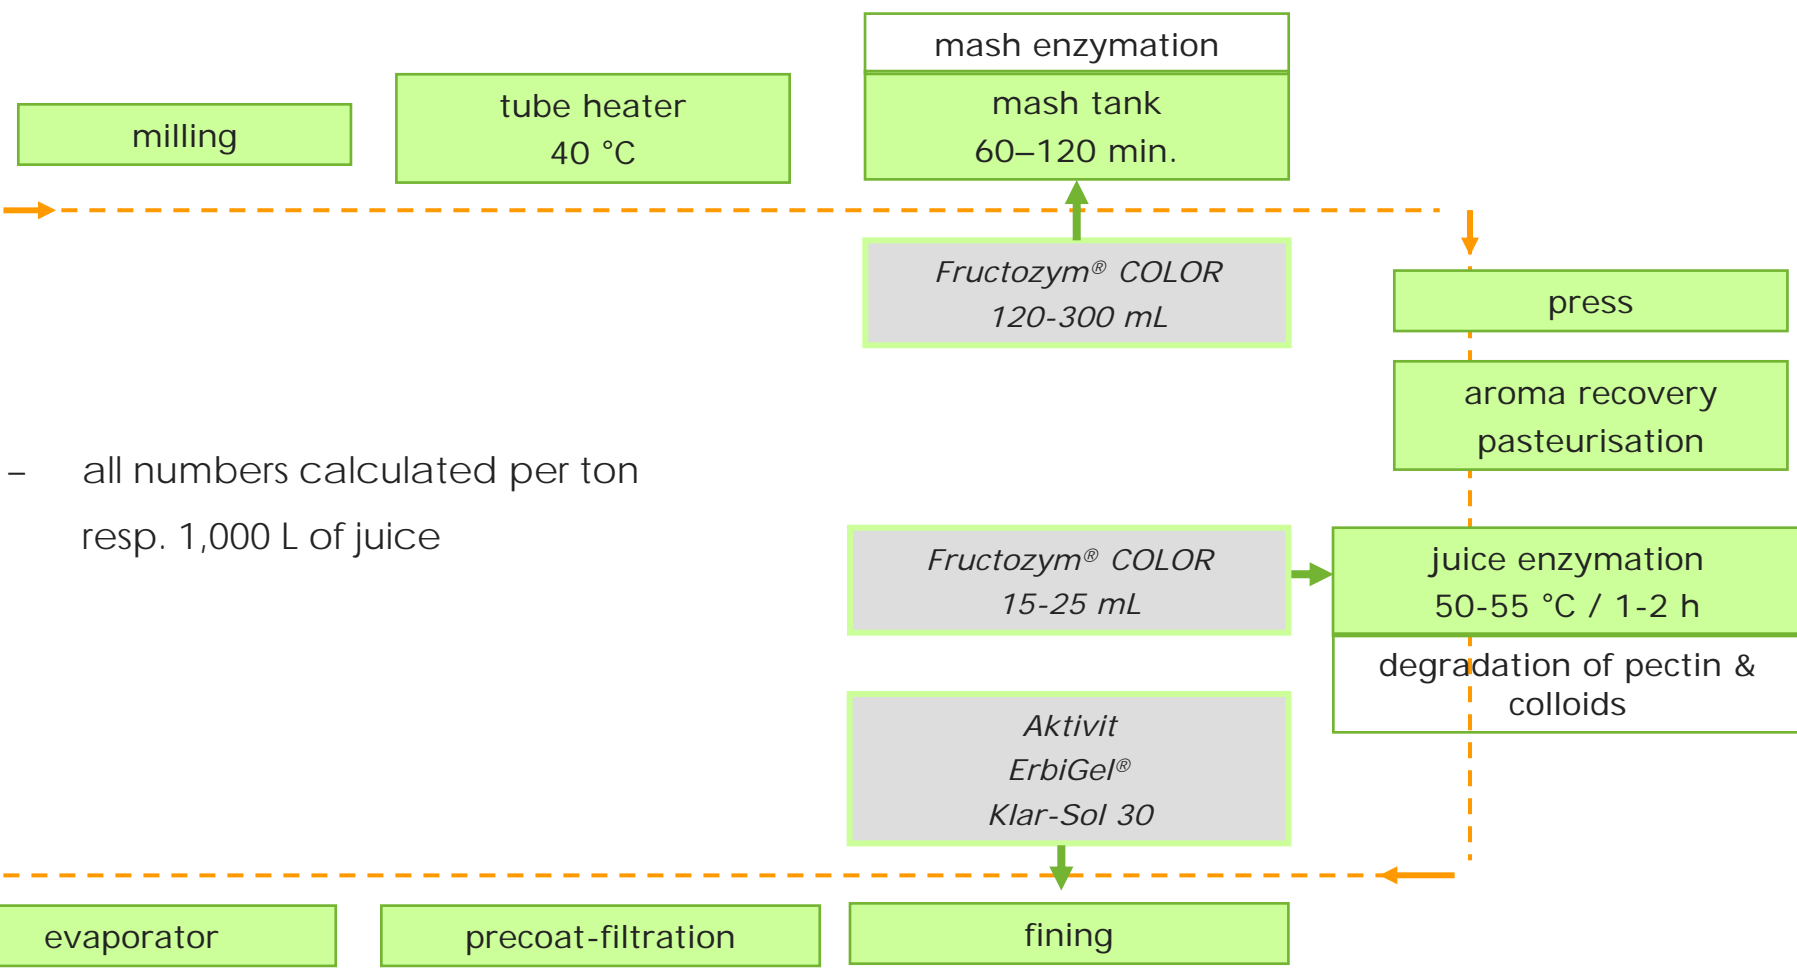

global  
innovativ

clear acerola juice concentrate

- all numbers calculated per ton  
resp. 1,000 L of juice

clear acerola juice concentrate